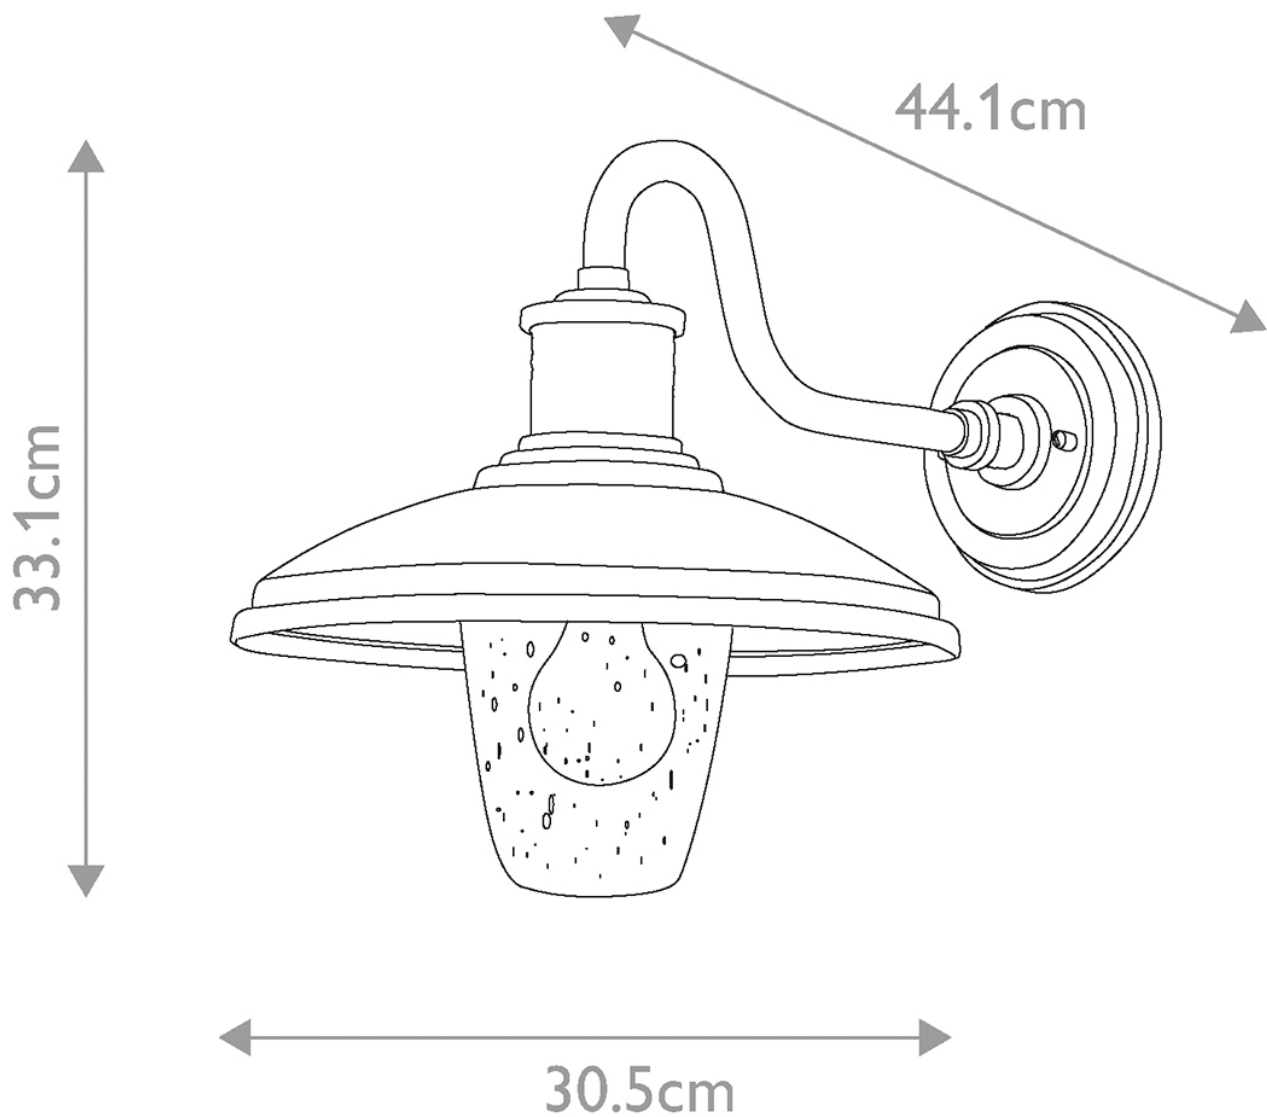

Kichler Lighting - Allenbury - KL-ALLENBURY2-M-BKT - Black Clear Glass IP44 Outdoor Wall Light