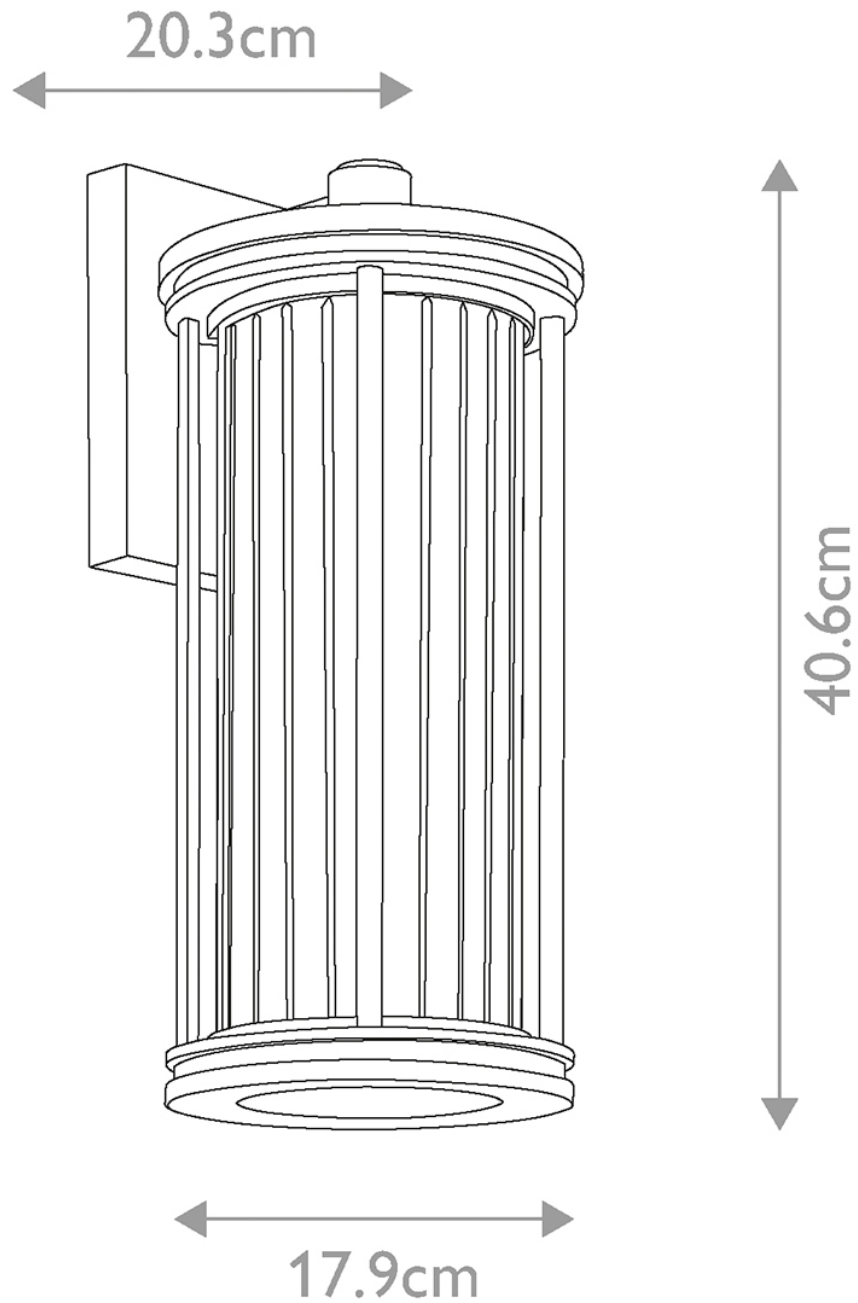

Kichler Lighting - Barras - KL-BARRAS2-M-BK - Black Clear Glass IP44 Outdoor Wall Light

CONTACT