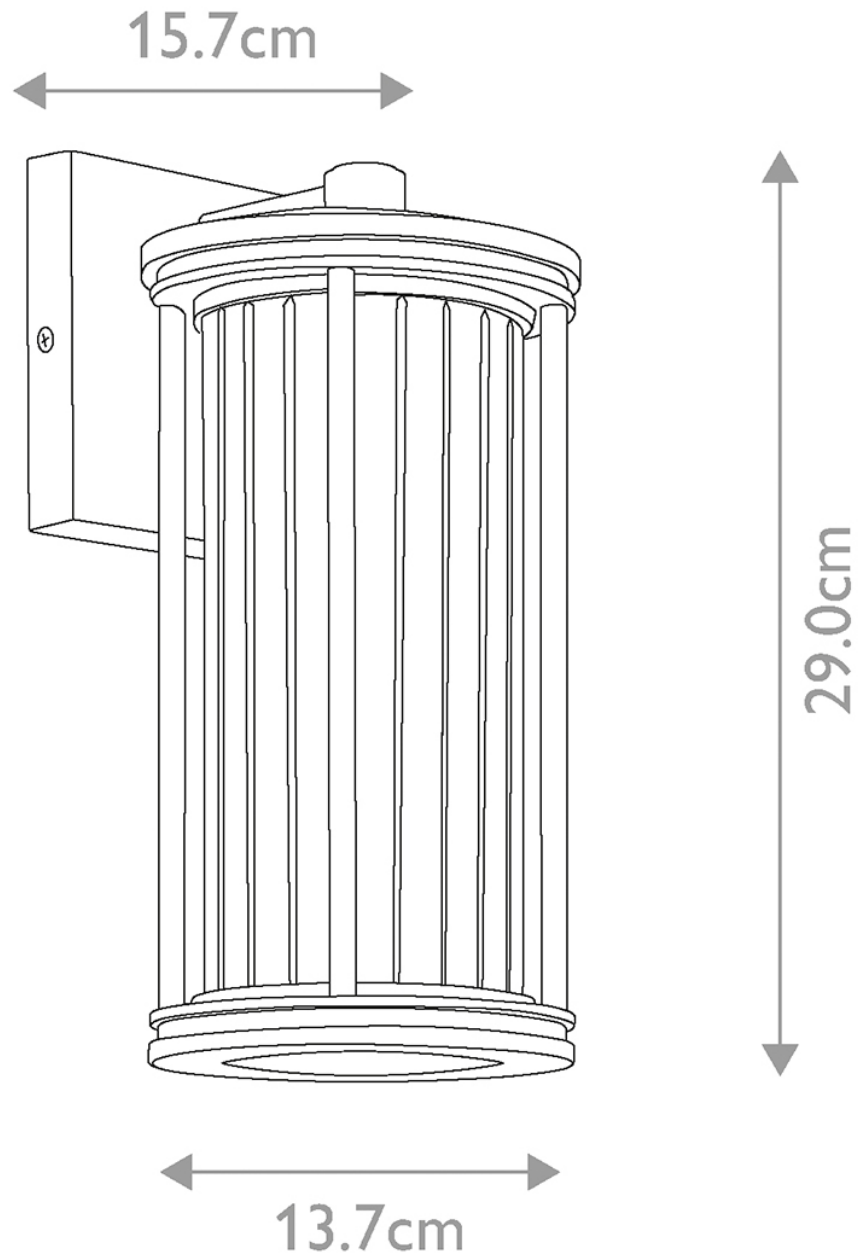

Kichler Lighting - Barras - KL-BARRAS2-S-BK - Black Clear Glass IP44 Outdoor Wall Light

CONTACT