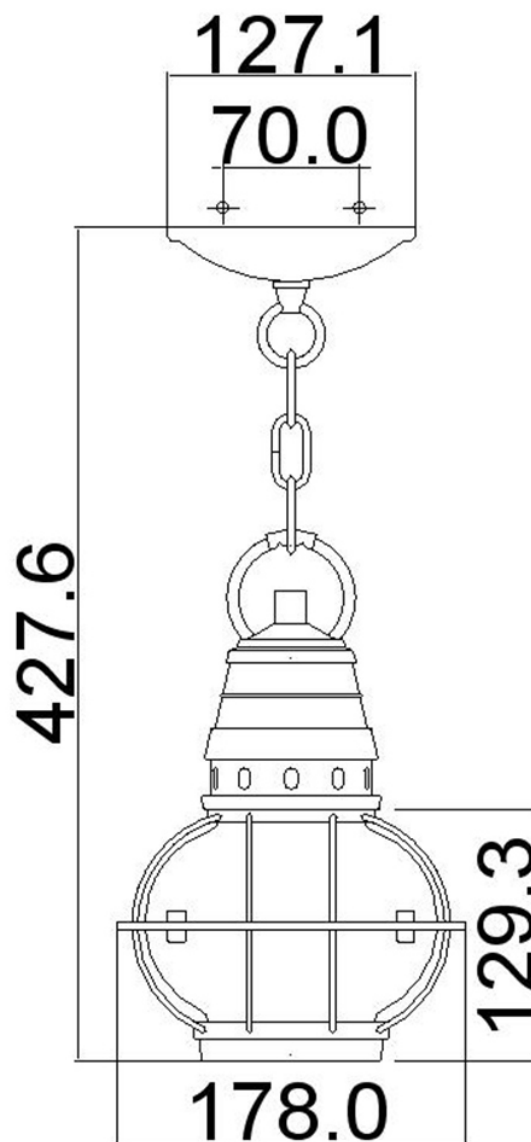

Kichler Lighting - Bridgepoint - KL-BRIDGEPOINT8S-NBR - Natural Brass Clear Seeded Glass IP44 Outdoor Ceiling Pendant

CONTACT