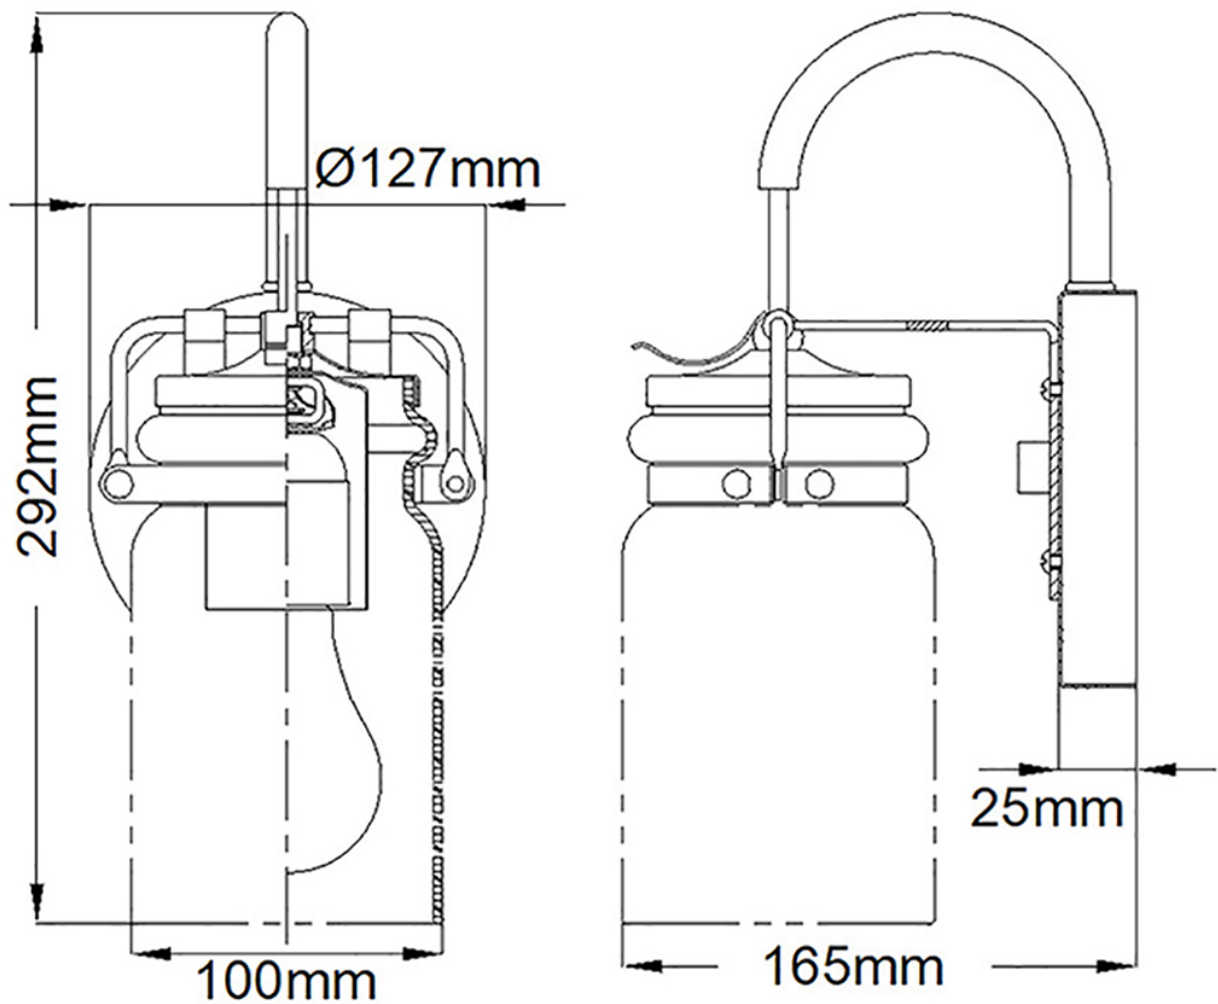

Kichler Lighting - Brinley - KL-BRINLEY1-BB - Brushed Brass Clear Glass Wall Light

CONTACT