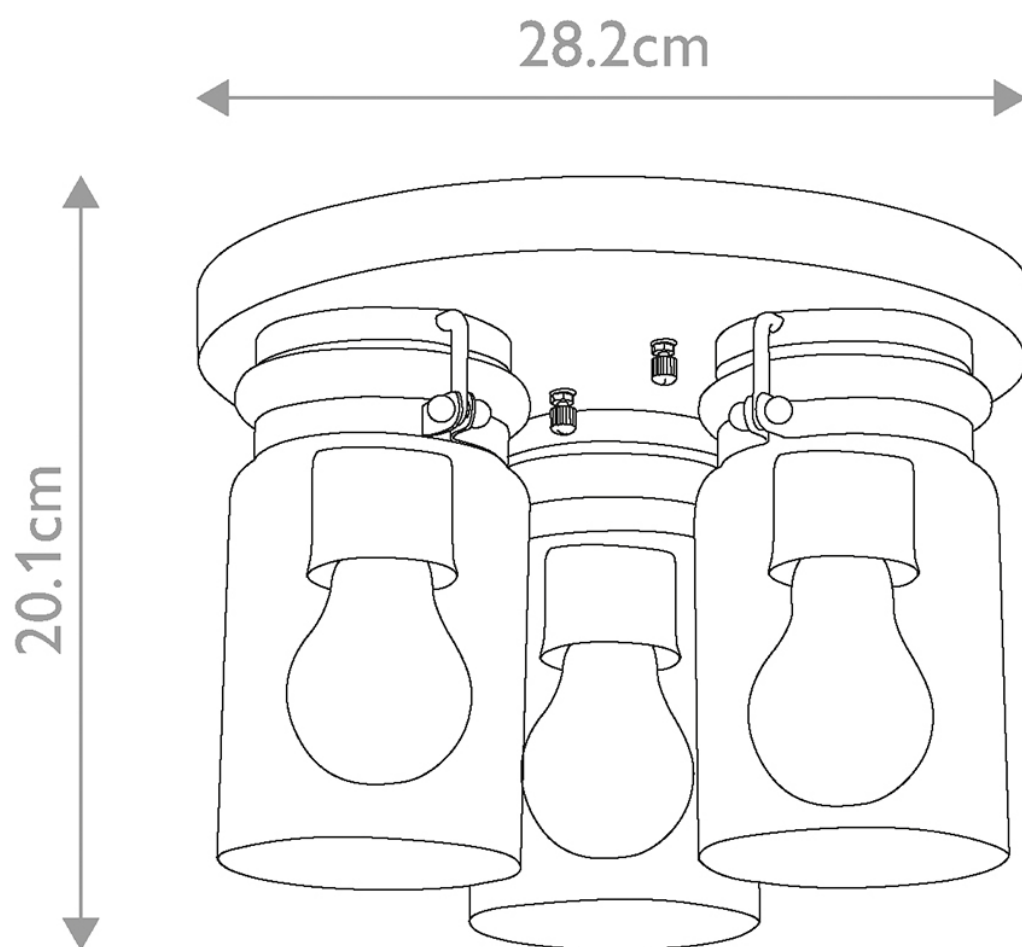

Kichler Lighting - Brinley - KL-BRINLEY-F-BB - Brushed Brass Clear Glass 3 Light Flush Ceiling Light