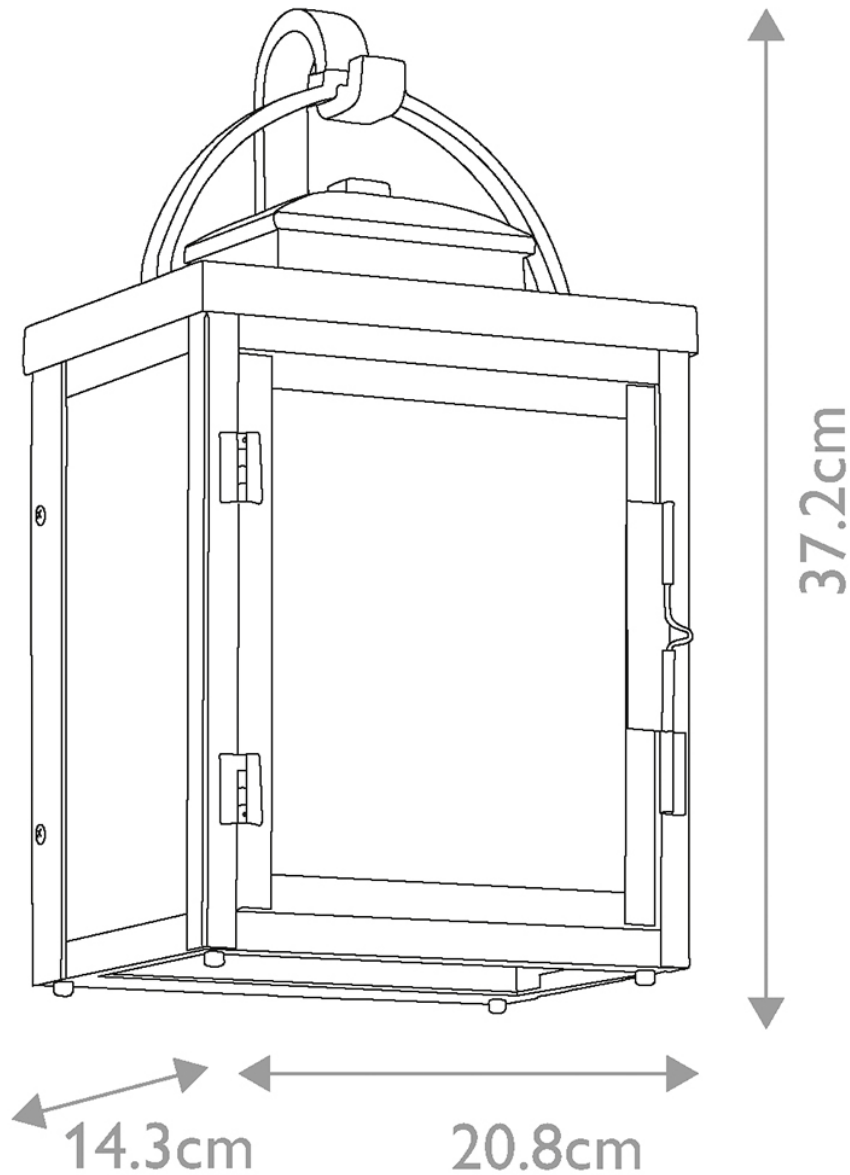

Kichler Lighting - Carlson - KL-CARLSON-M-RZ - Oil Rubbed Bronze Clear Seeded Glass 2 Light IP44 Outdoor Wall Light

CONTACT