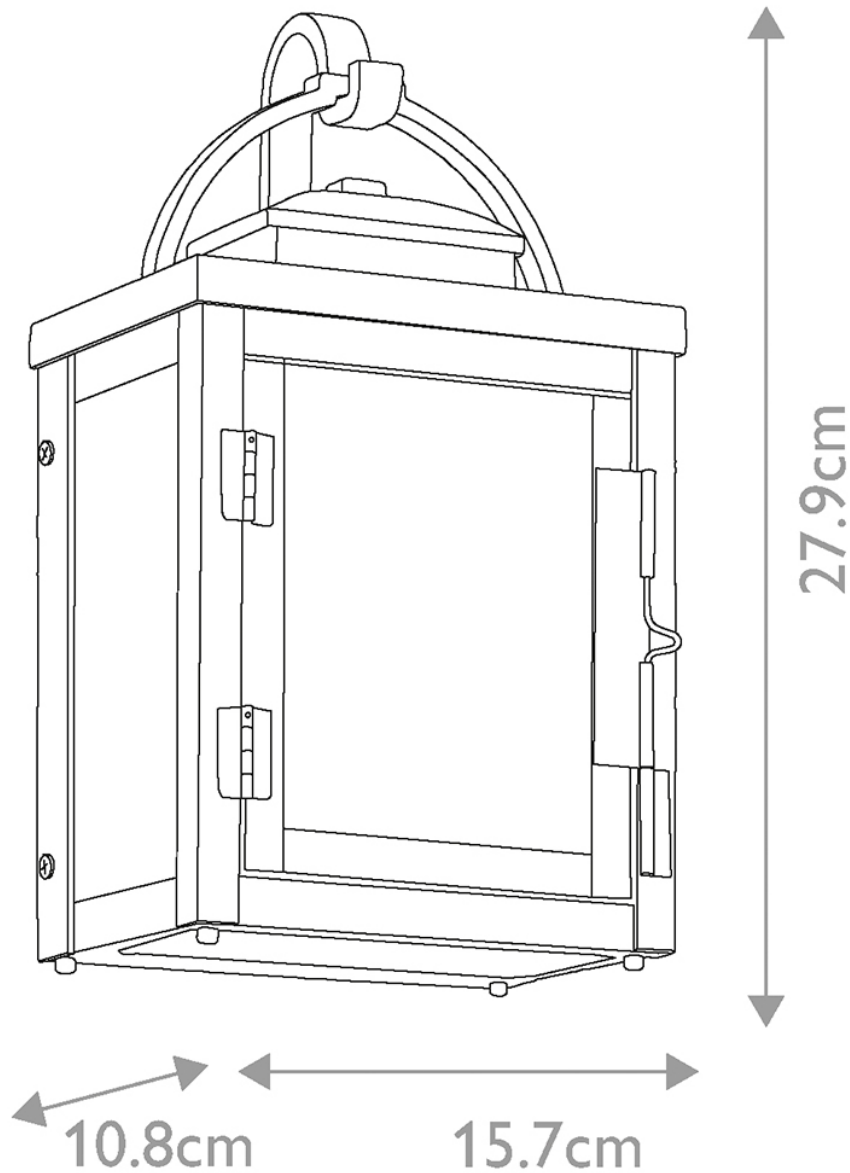

Kichler Lighting - Carlson - KL-CARLSON-S-RZ - Oil Rubbed Bronze Clear Seeded Glass IP44 Outdoor Wall Light

CONTACT