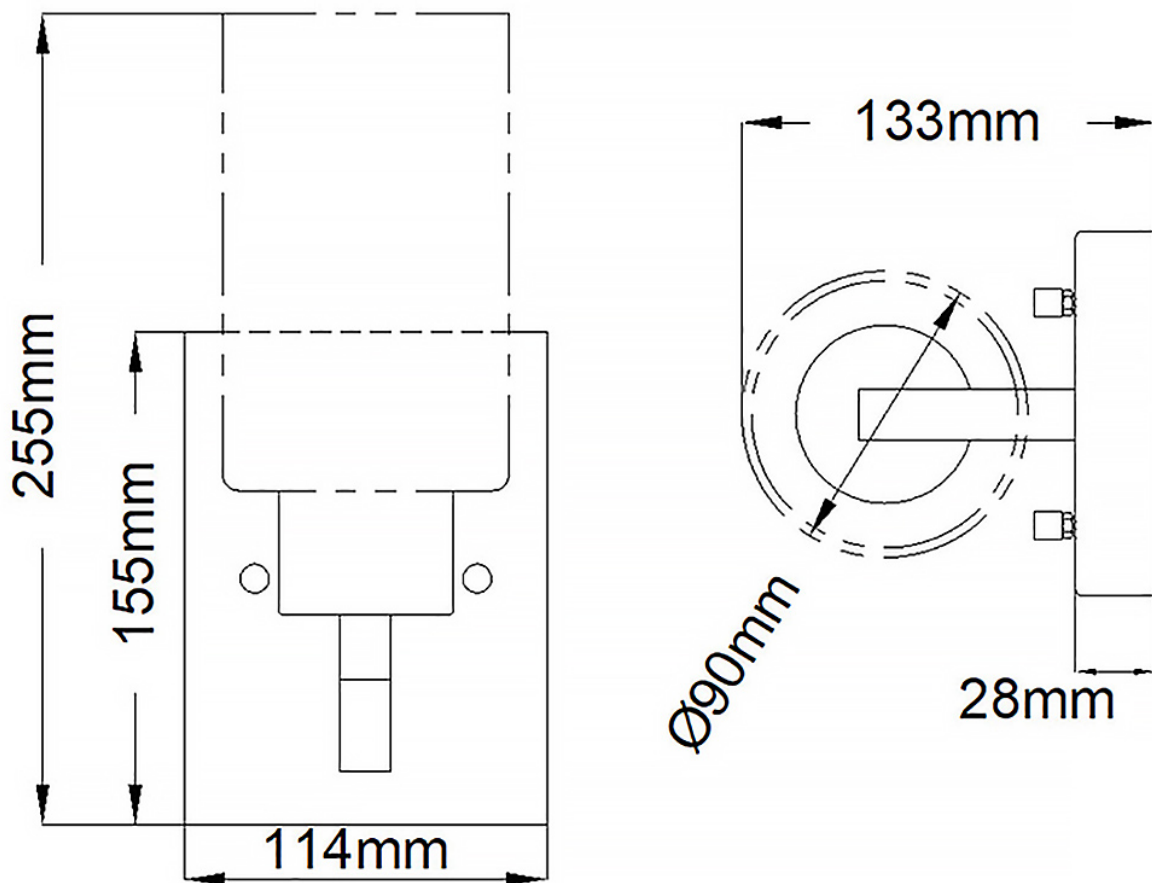

Kichler Lighting - Deryn - KL-DERYN1-DAG - Distressed Grey Clear Seeded Glass Wall Light

**CONTACT**