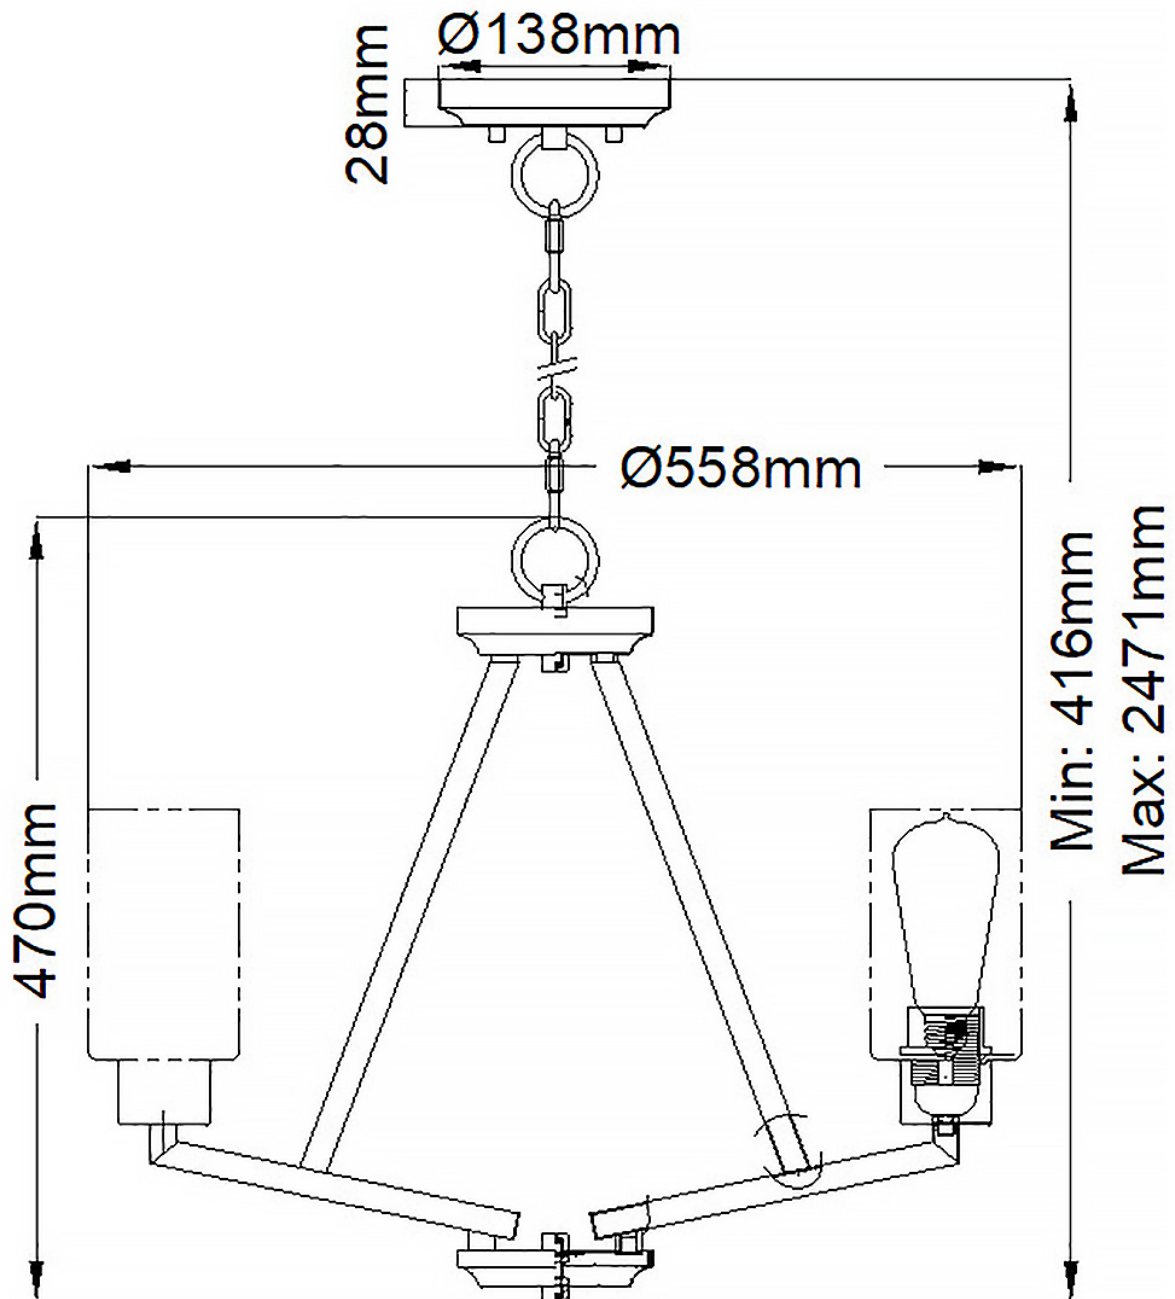

Kichler Lighting - Deryn - KL-DERYN3-DAG - Distressed Grey Clear Seeded Glass 3 Light Ceiling Pendant Light

CONTACT