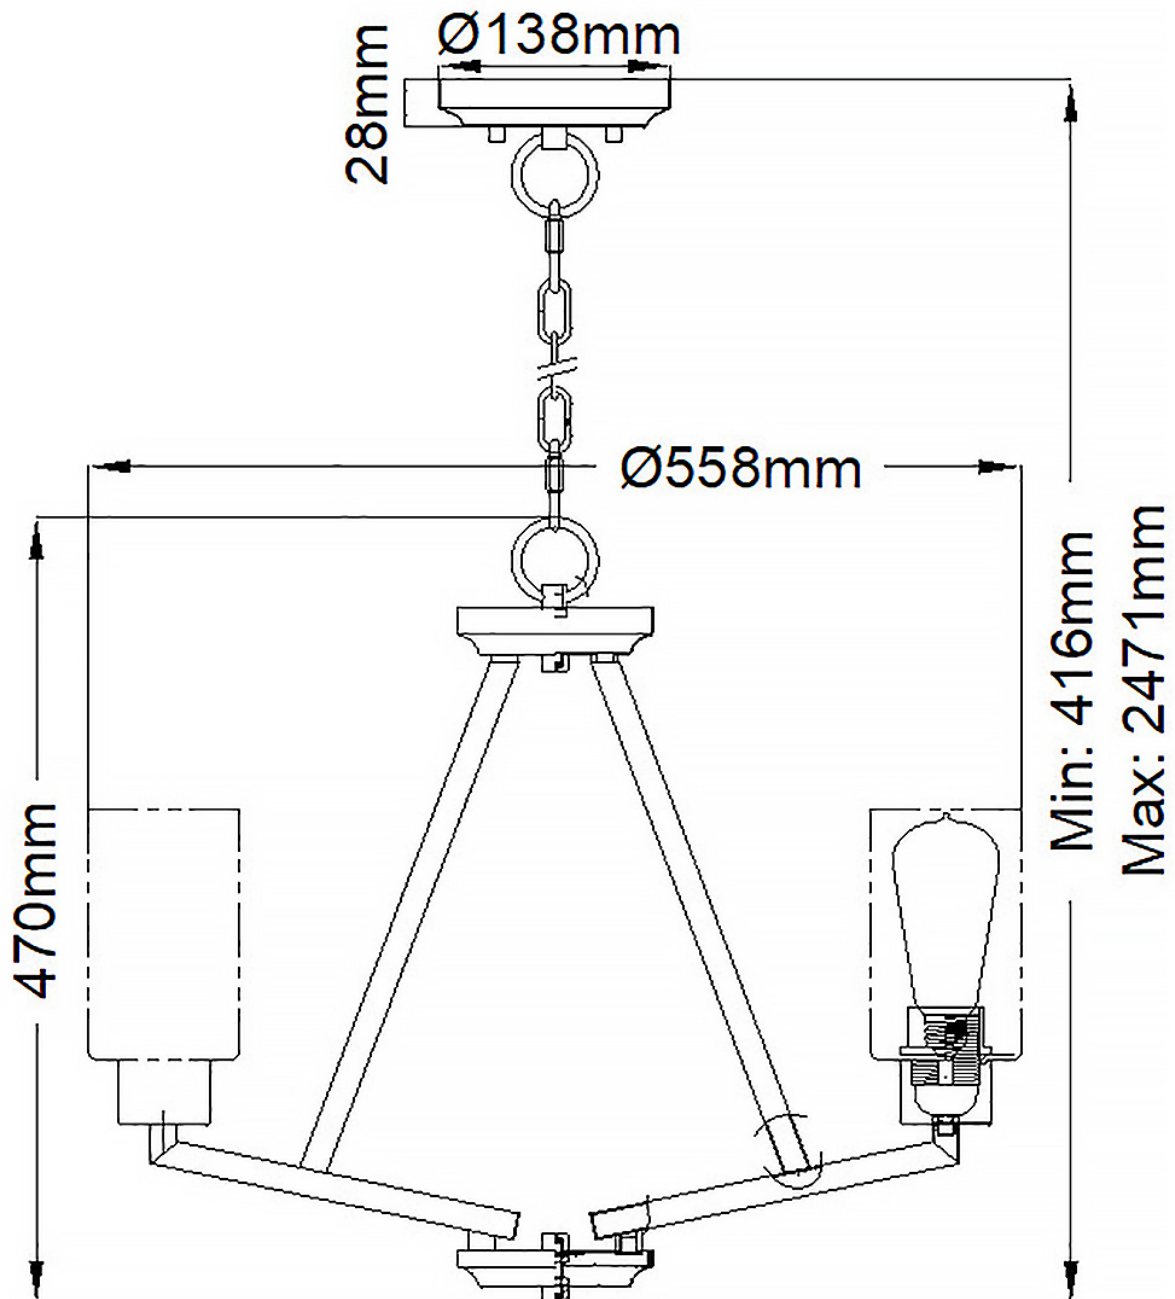

Kichler Lighting - Deryn - KL-DERYN3-NBR - Natural Brass Clear Seeded Glass 3 Light Ceiling Pendant Light

CONTACT