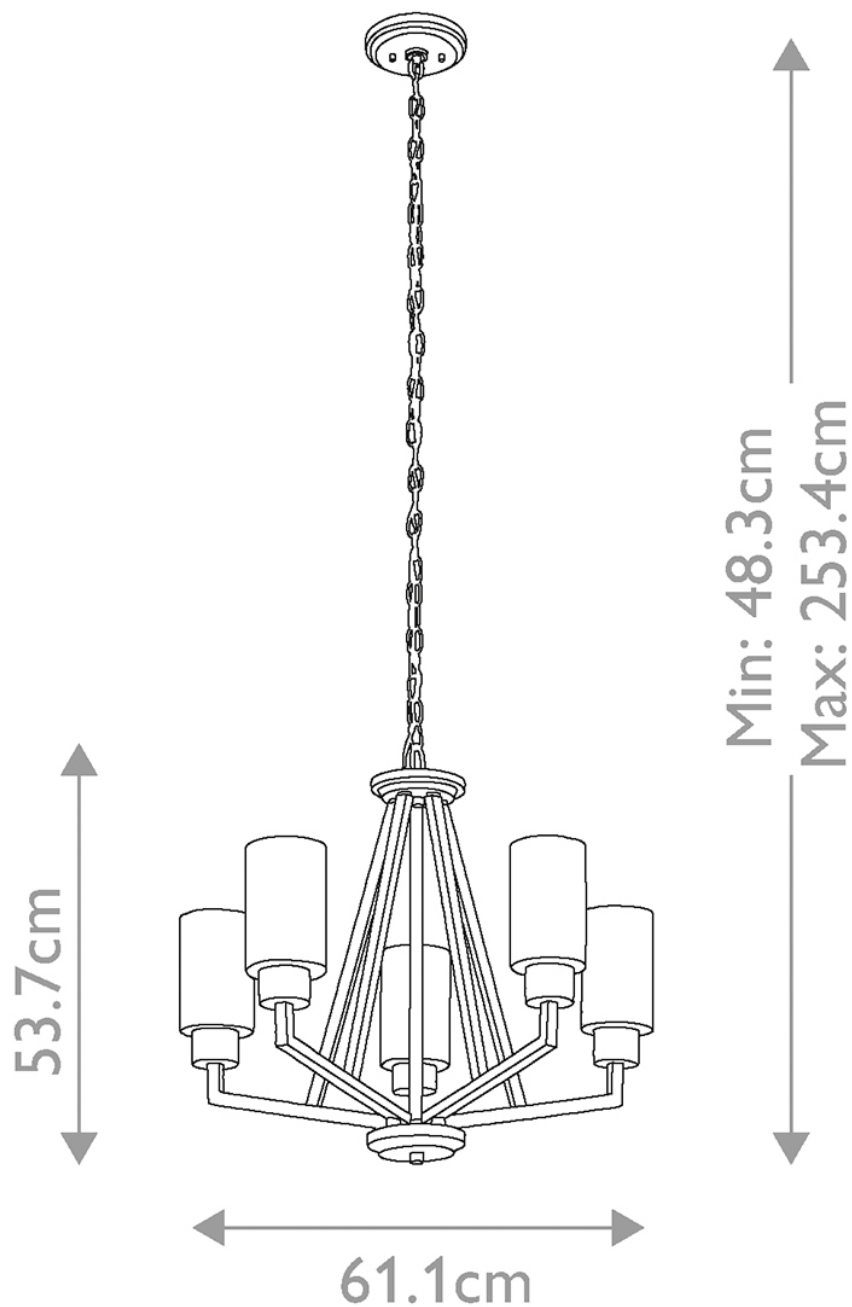

Kichler Lighting - Deryn - KL-DERYN5-DAG - Distressed Grey Clear Seeded Glass 5 Light Ceiling Pendant Light

CONTACT