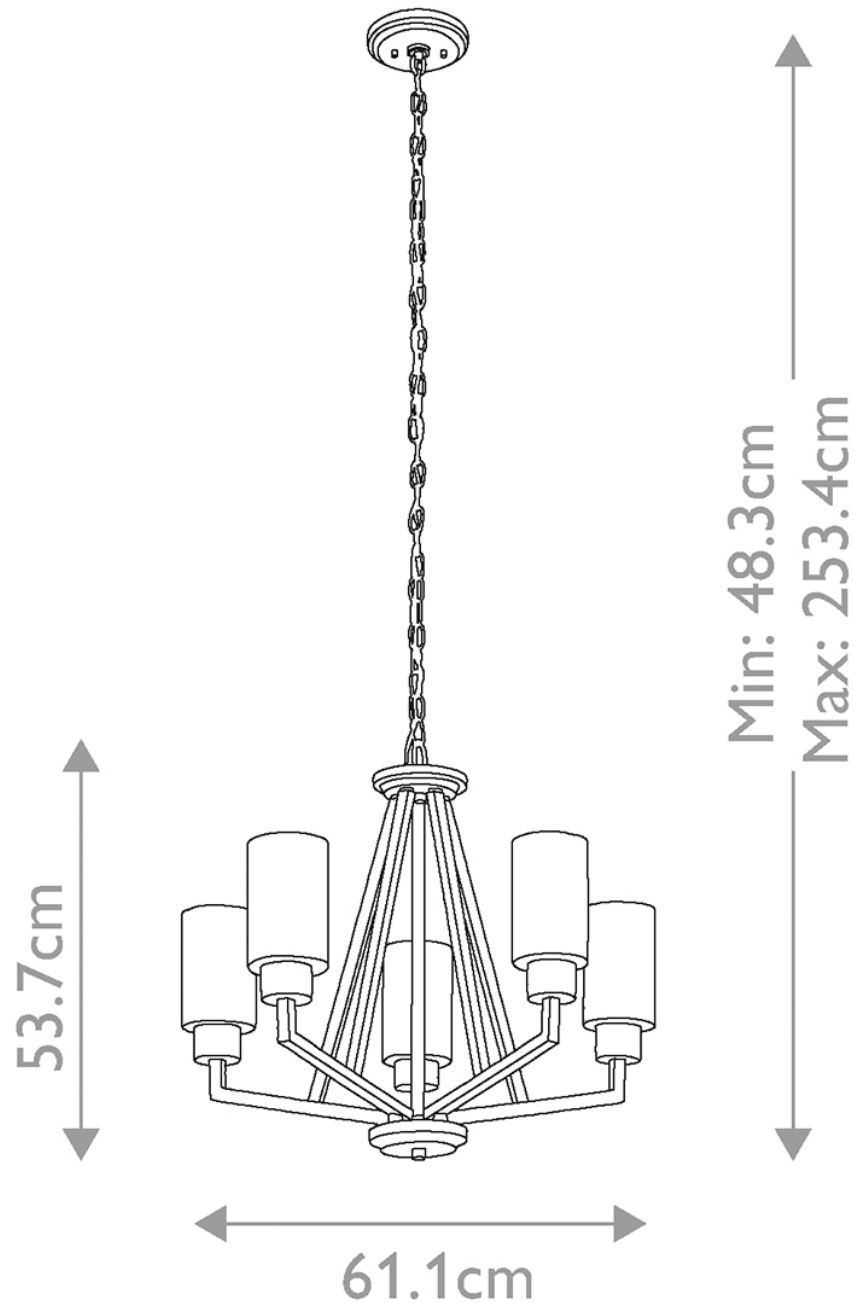

Kichler Lighting - Deryn - KL-DERYN5-NBR - Natural Brass Clear Seeded Glass 5 Light Ceiling Pendant Light

CONTACT