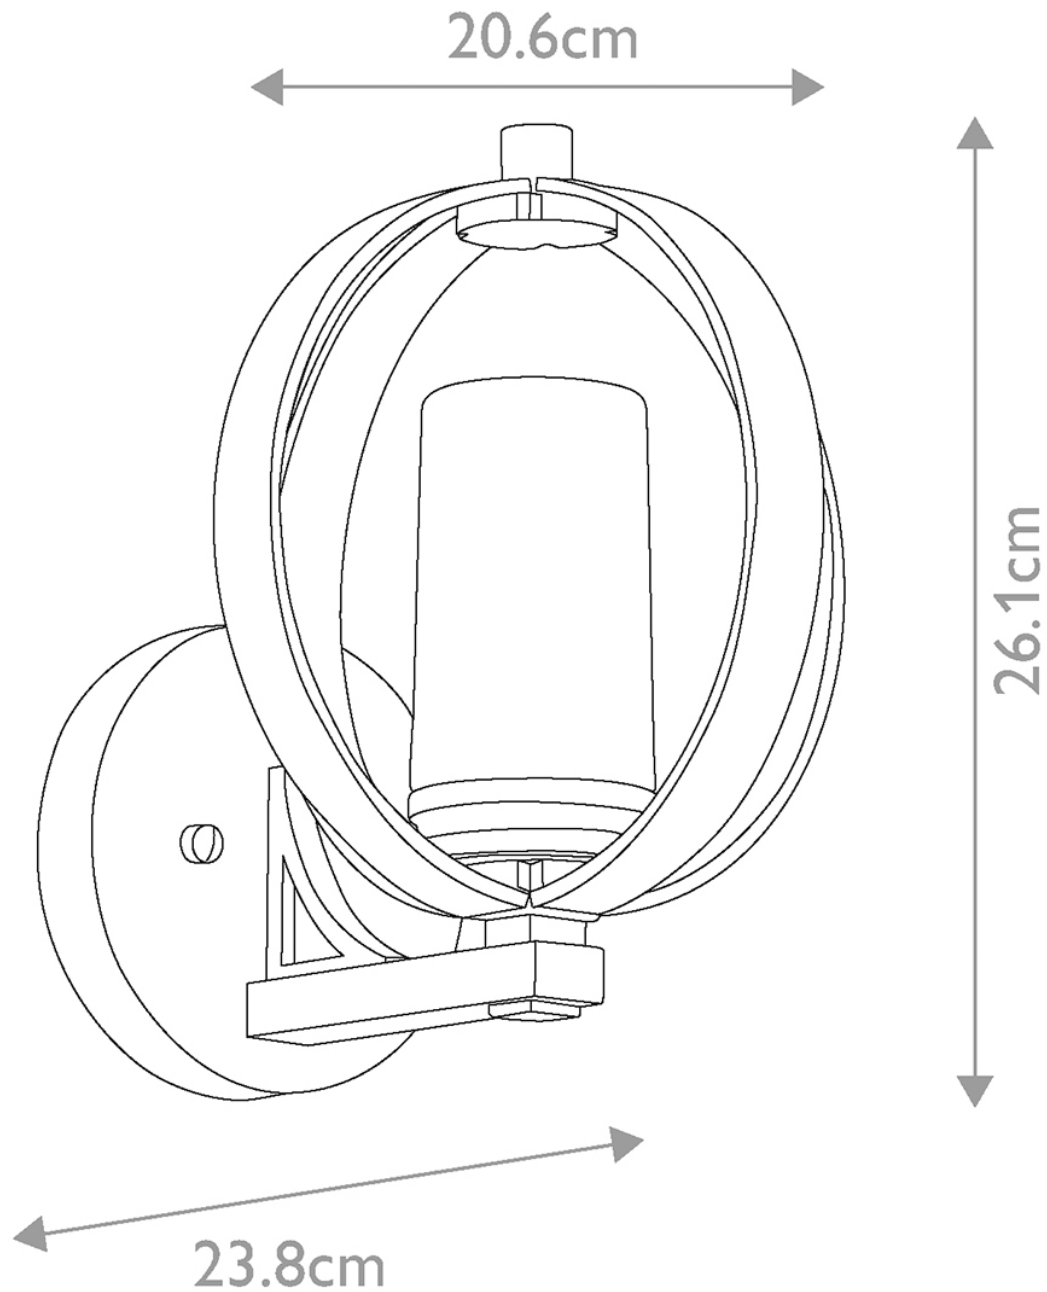

Kichler Lighting - Grand Bank - KL-GRAND-BANK1-DAG - Distressed Grey Clear Seeded Glass IP44 Outdoor Wall Light