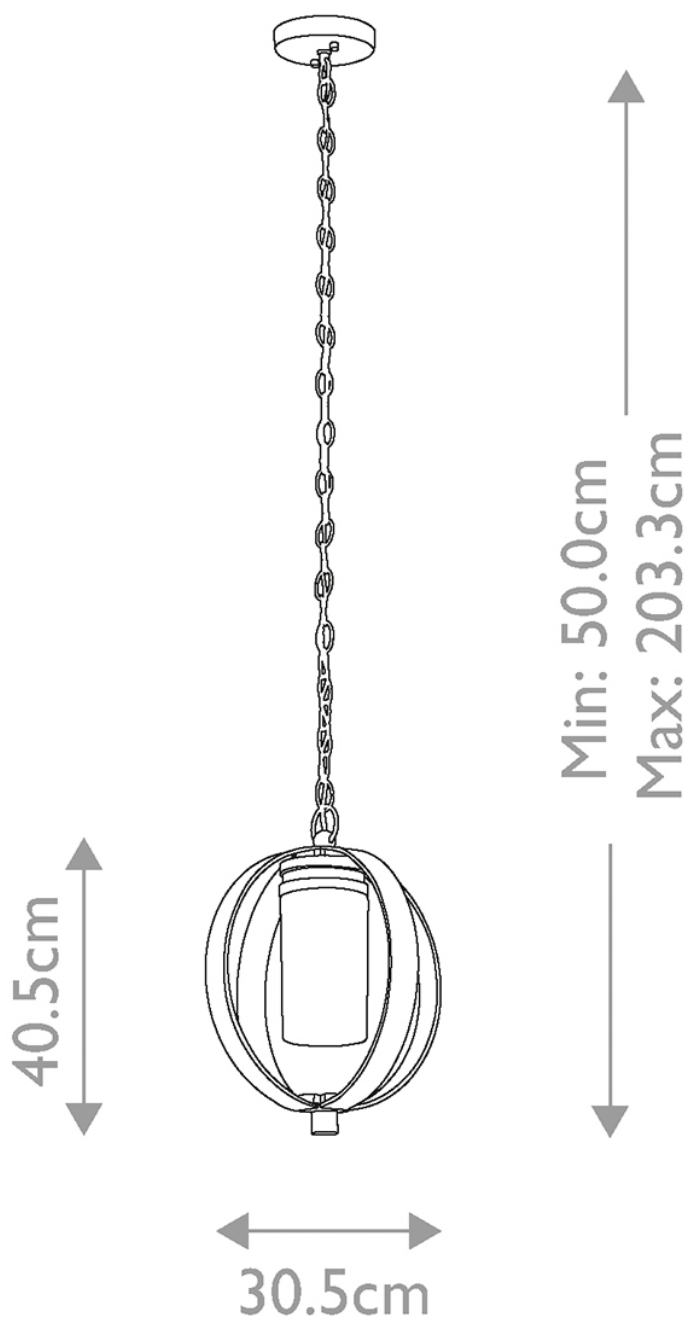

Kichler Lighting - Grand Bank - KL-GRAND-BANK-P-DAG - Distressed Grey Clear Seeded Glass IP44 Outdoor Ceiling Pendant