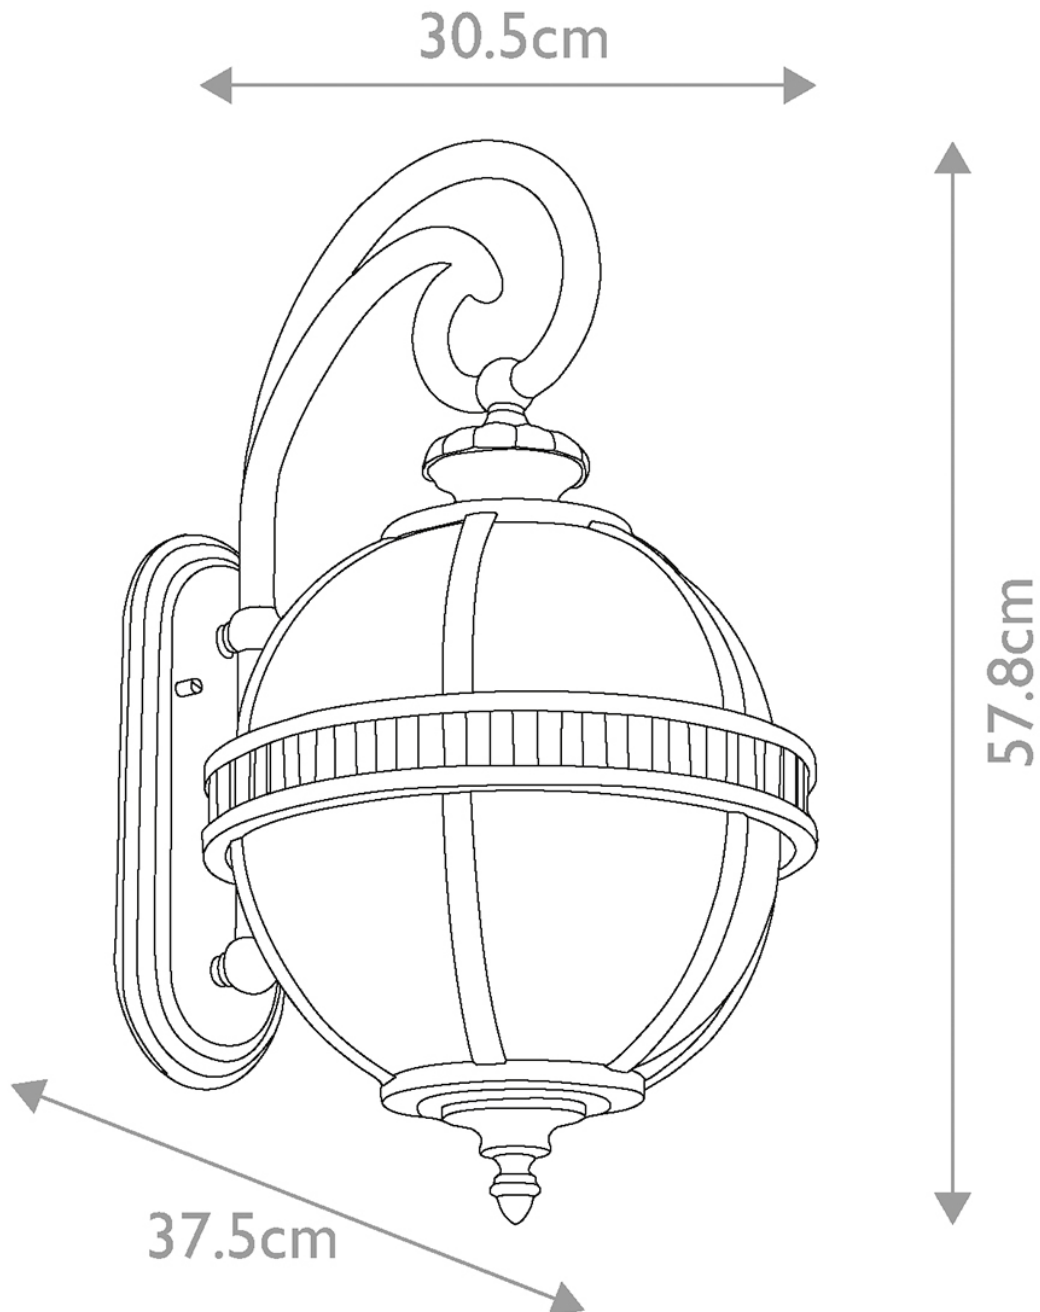

Kichler Lighting - Halleron - KL-HALLERON-2M-BU - Burnished Bronze Clear Seeded Glass 3 Light IP44 Outdoor Wall Light