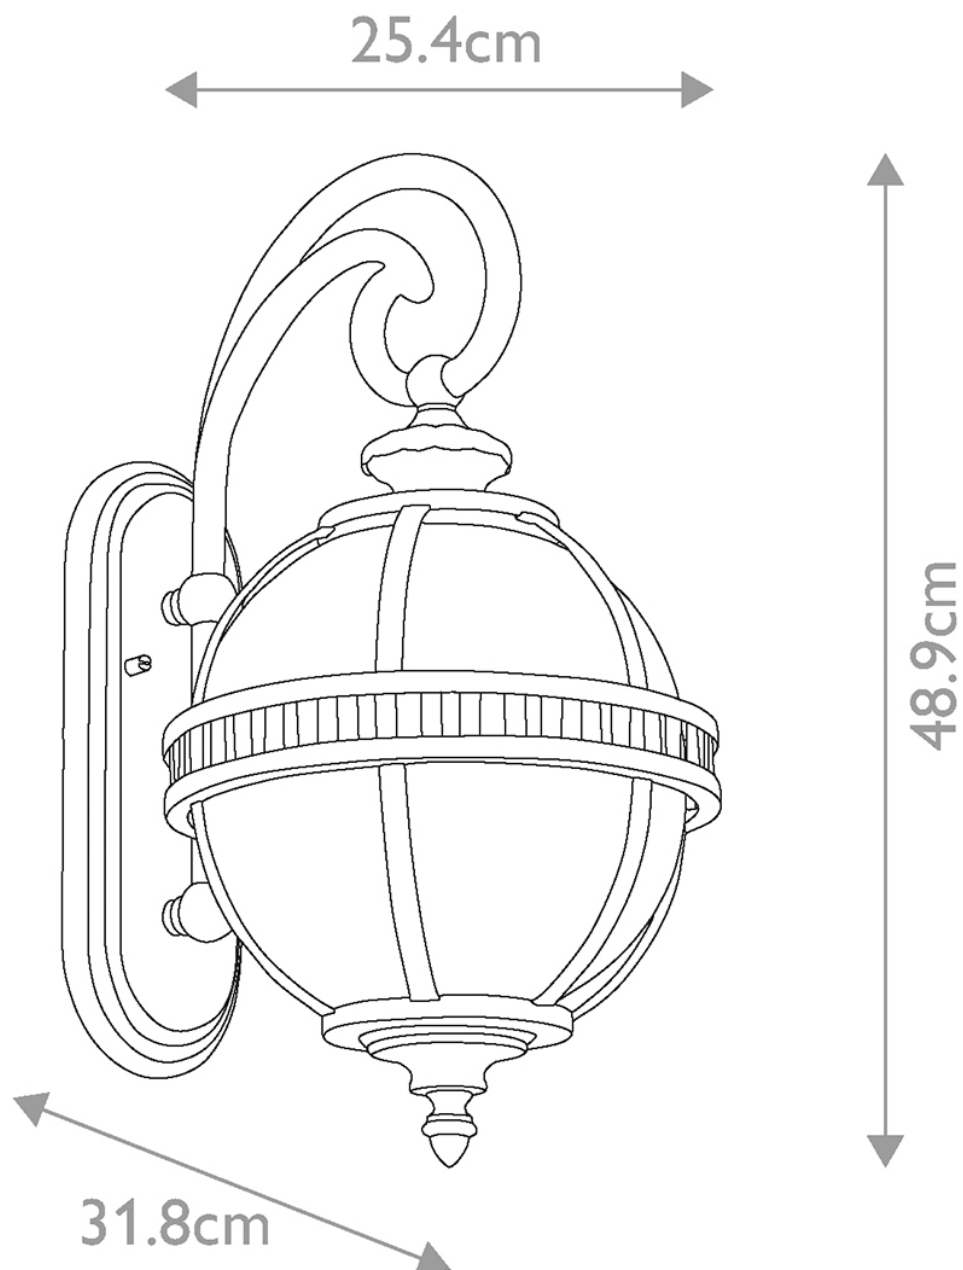

Kichler Lighting - Halleron - KL-HALLERON-2S-BU - Burnished Bronze Clear Seeded Glass 2 Light IP44 Outdoor Wall Light