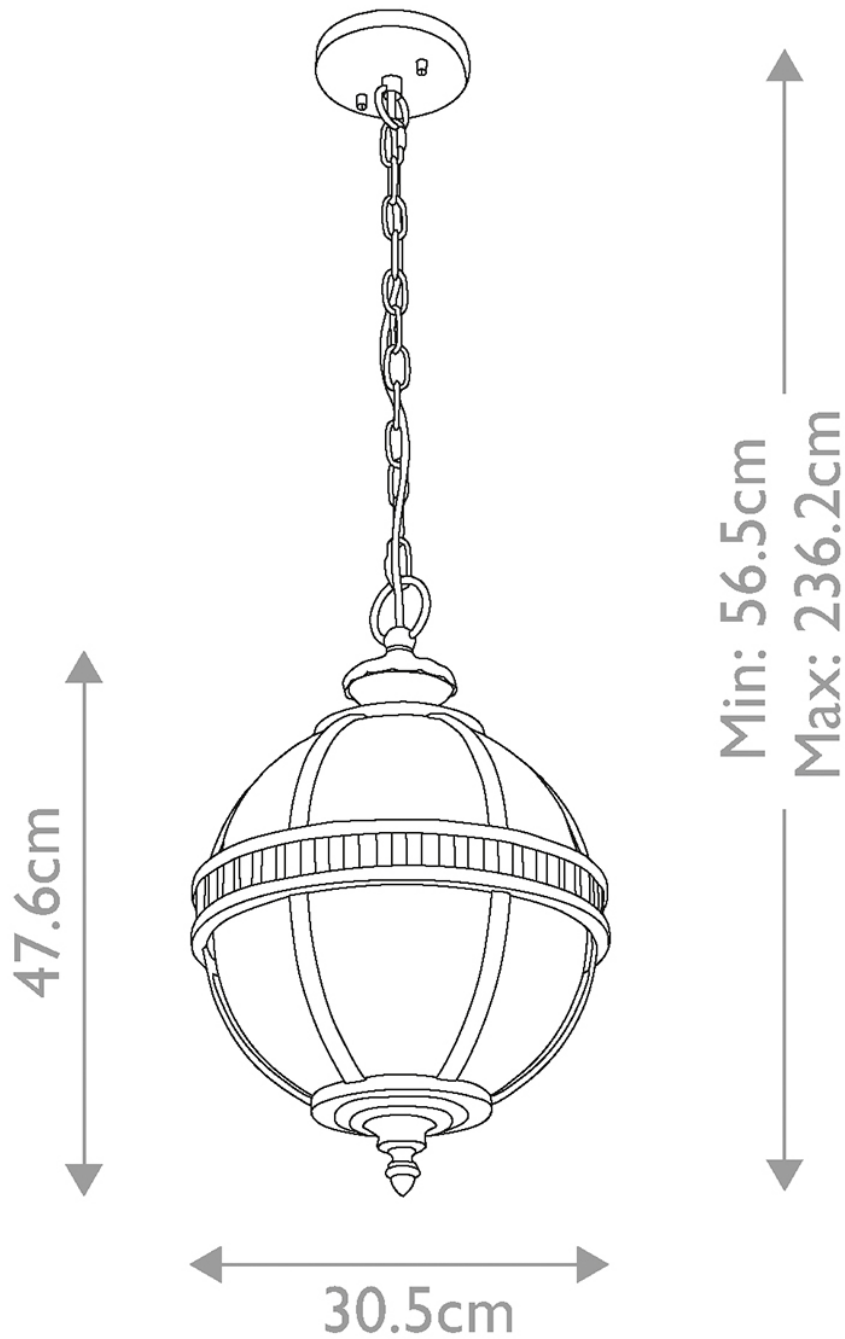

Kichler Lighting - Halleron - KL-HALLERON-8M-BU - Burnished Bronze Clear Seeded Glass 3 Light IP44 Outdoor Ceiling

CONTACT