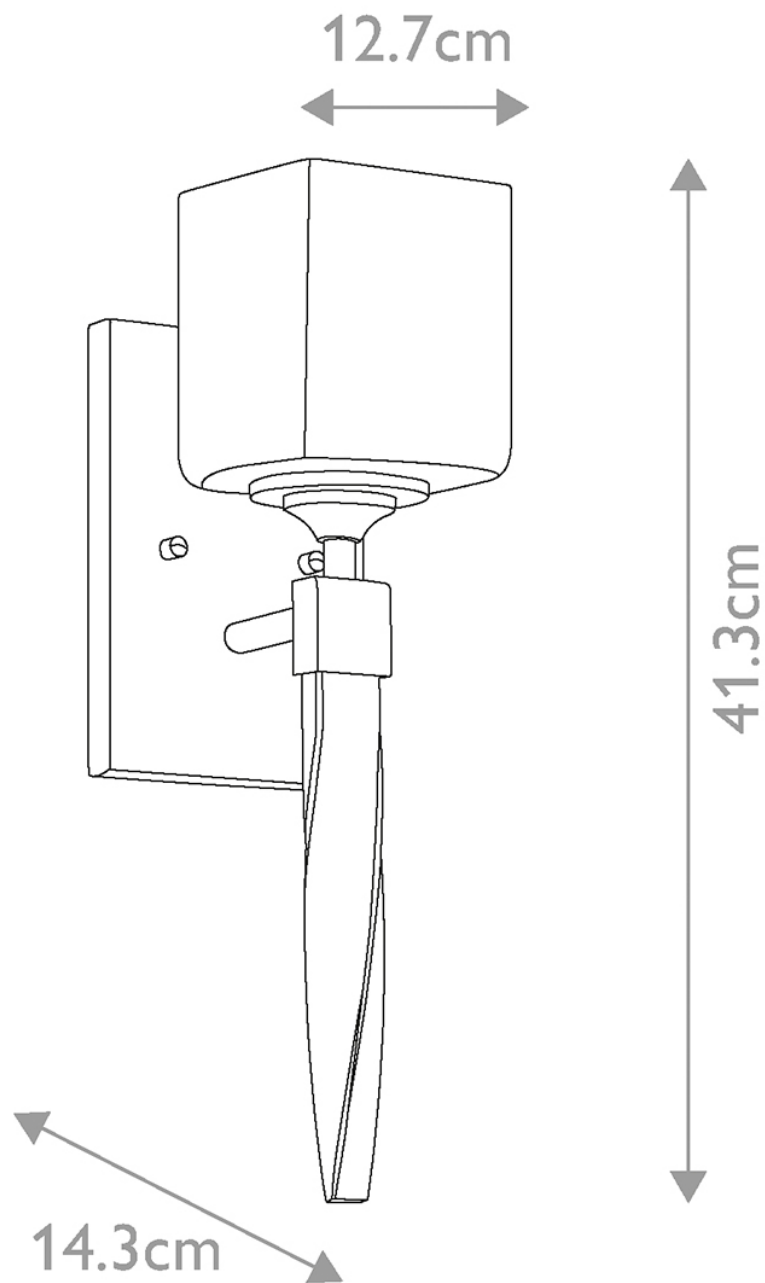

Kichler Lighting - Marette - KL-MARETTE1-BK - LED Black Opal Glass IP44 Bathroom Wall Light

CONTACT