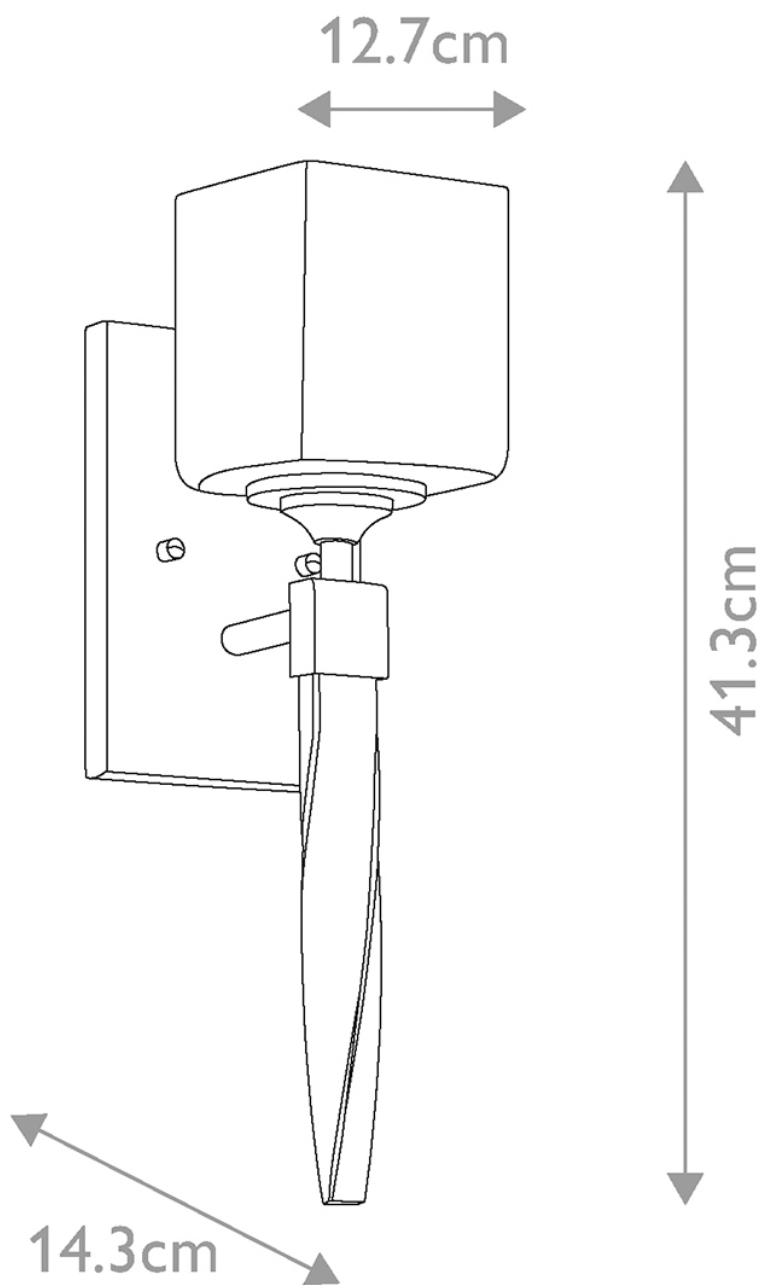

Kichler Lighting - Murette - KL-MARETTE1-PC - LED Chrome Opal Glass IP44 Bathroom Wall Light

CONTACT