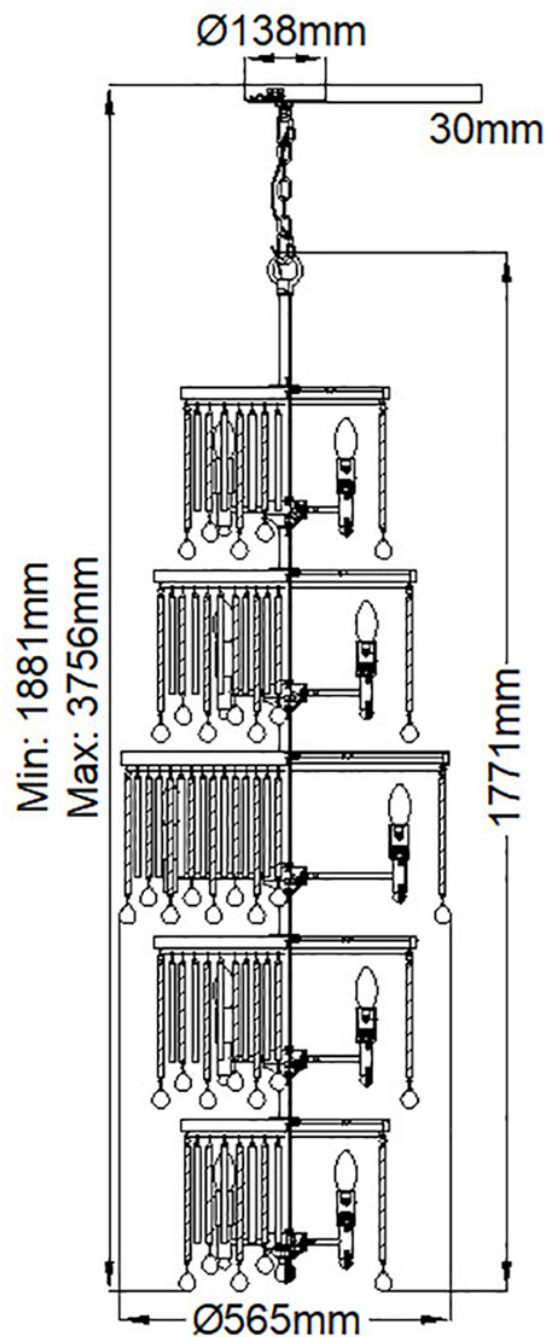

Kichler Lighting - Piper - KL-PIPER-18P-PC - Chrome Clear Crystal Glass 18 Light Chandelier