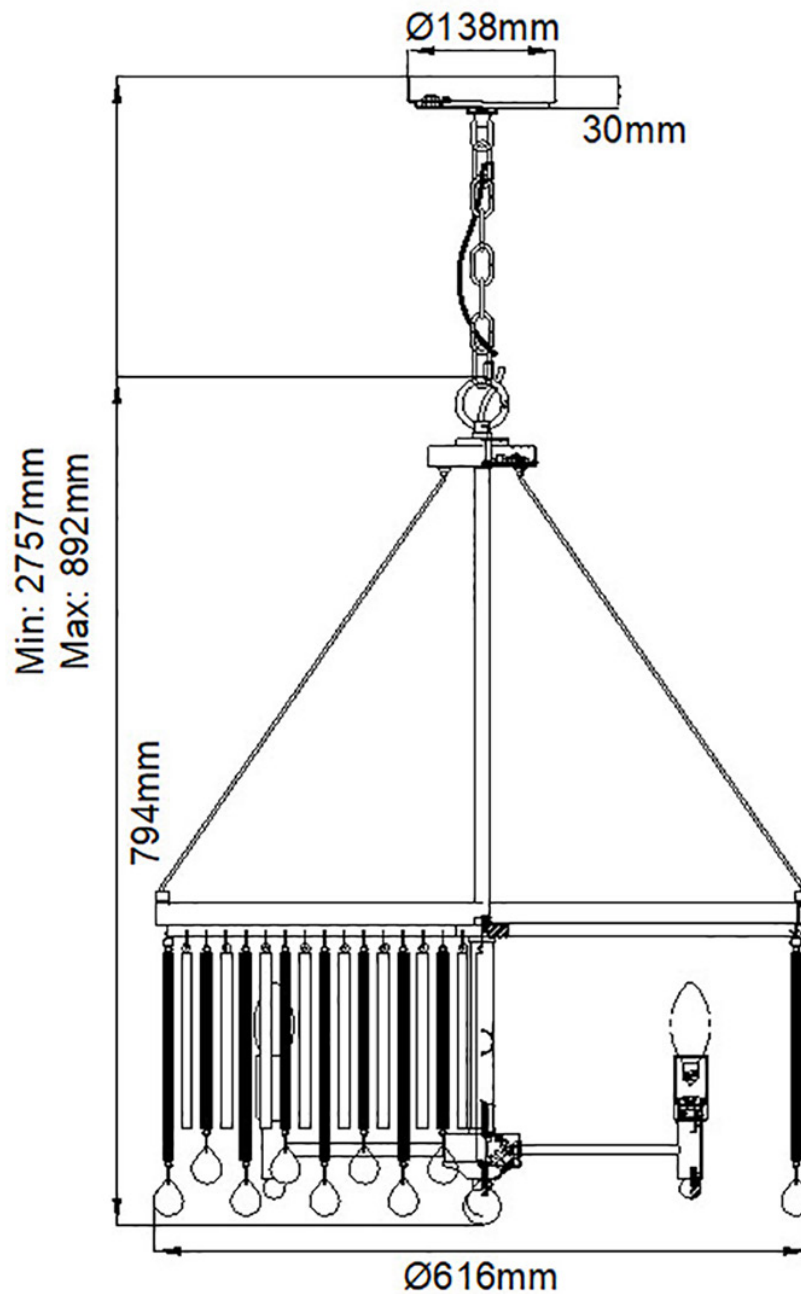

Kichler Lighting - Piper - KL-PIPER-6P-PC - Chrome Clear Crystal Glass 6 Light Chandelier

CONTACT