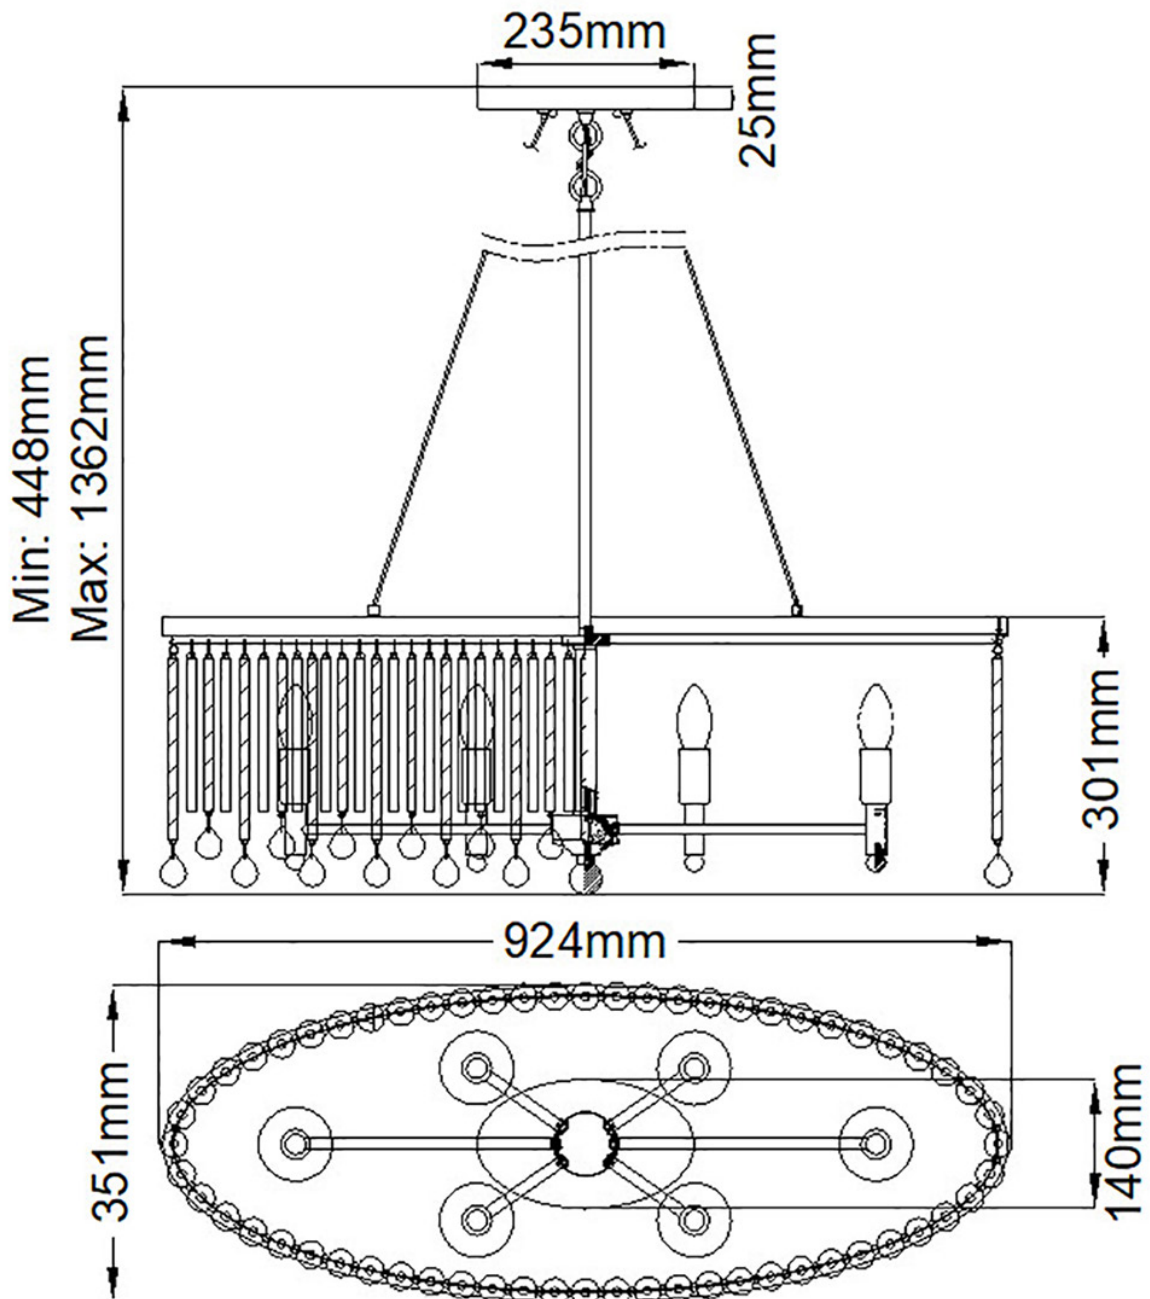

Kichler Lighting - Piper - KL-PIPER-ISLE-PC - Chrome Clear Crystal Glass 6 Light Chandelier

CONTACT