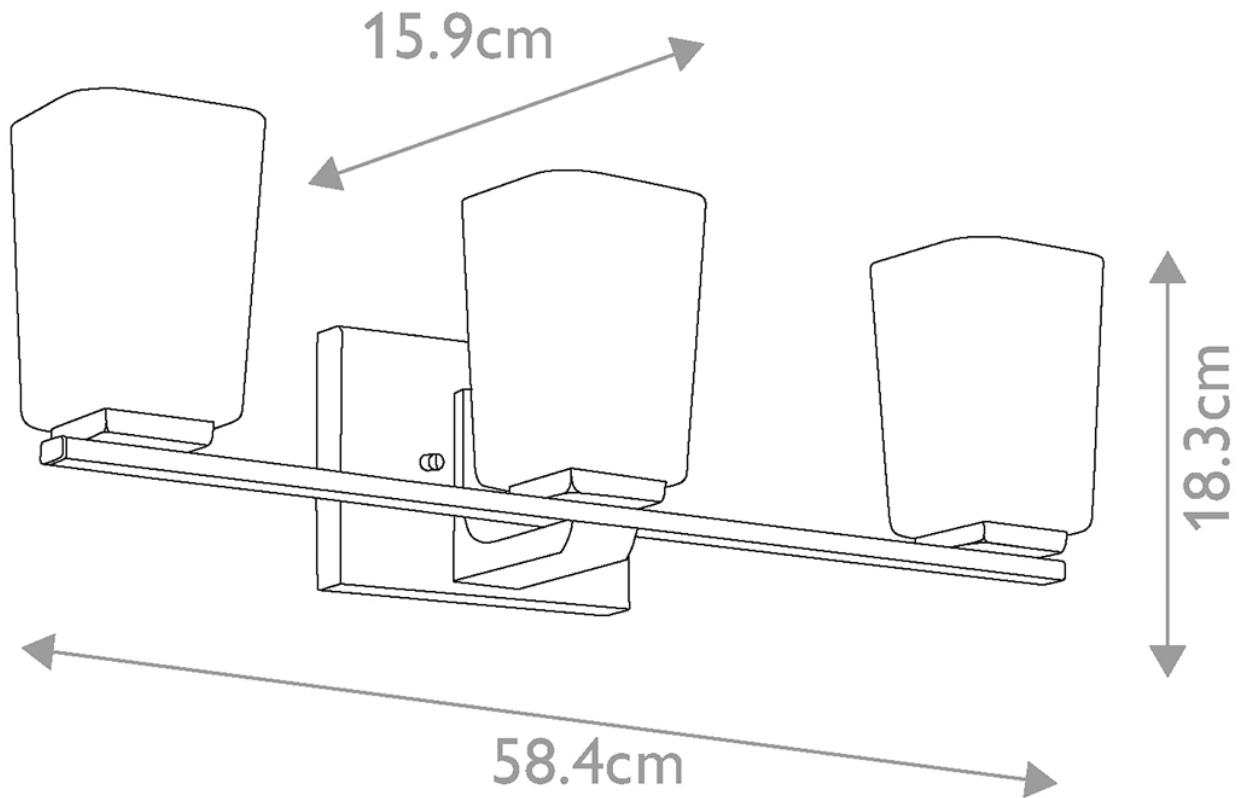

Kichler Lighting - Roehm - KL-ROEHM3-PC - LED Chrome Opal Glass 3 Light IP44 Bathroom Wall Light

CONTACT