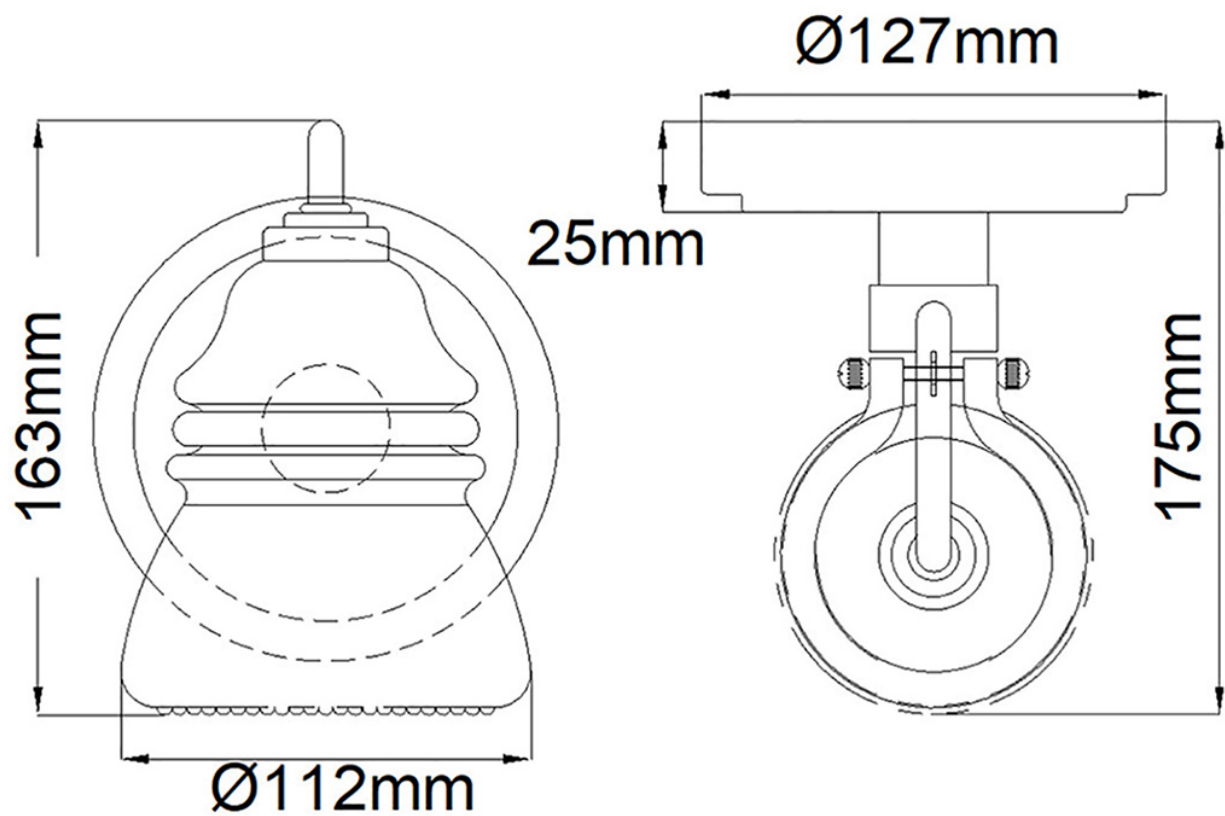

Kichler Lighting - Talland - KL-TALLAND1-PC-BATH - LED Chrome Clear Glass IP44 Bathroom Wall Light

CONTACT