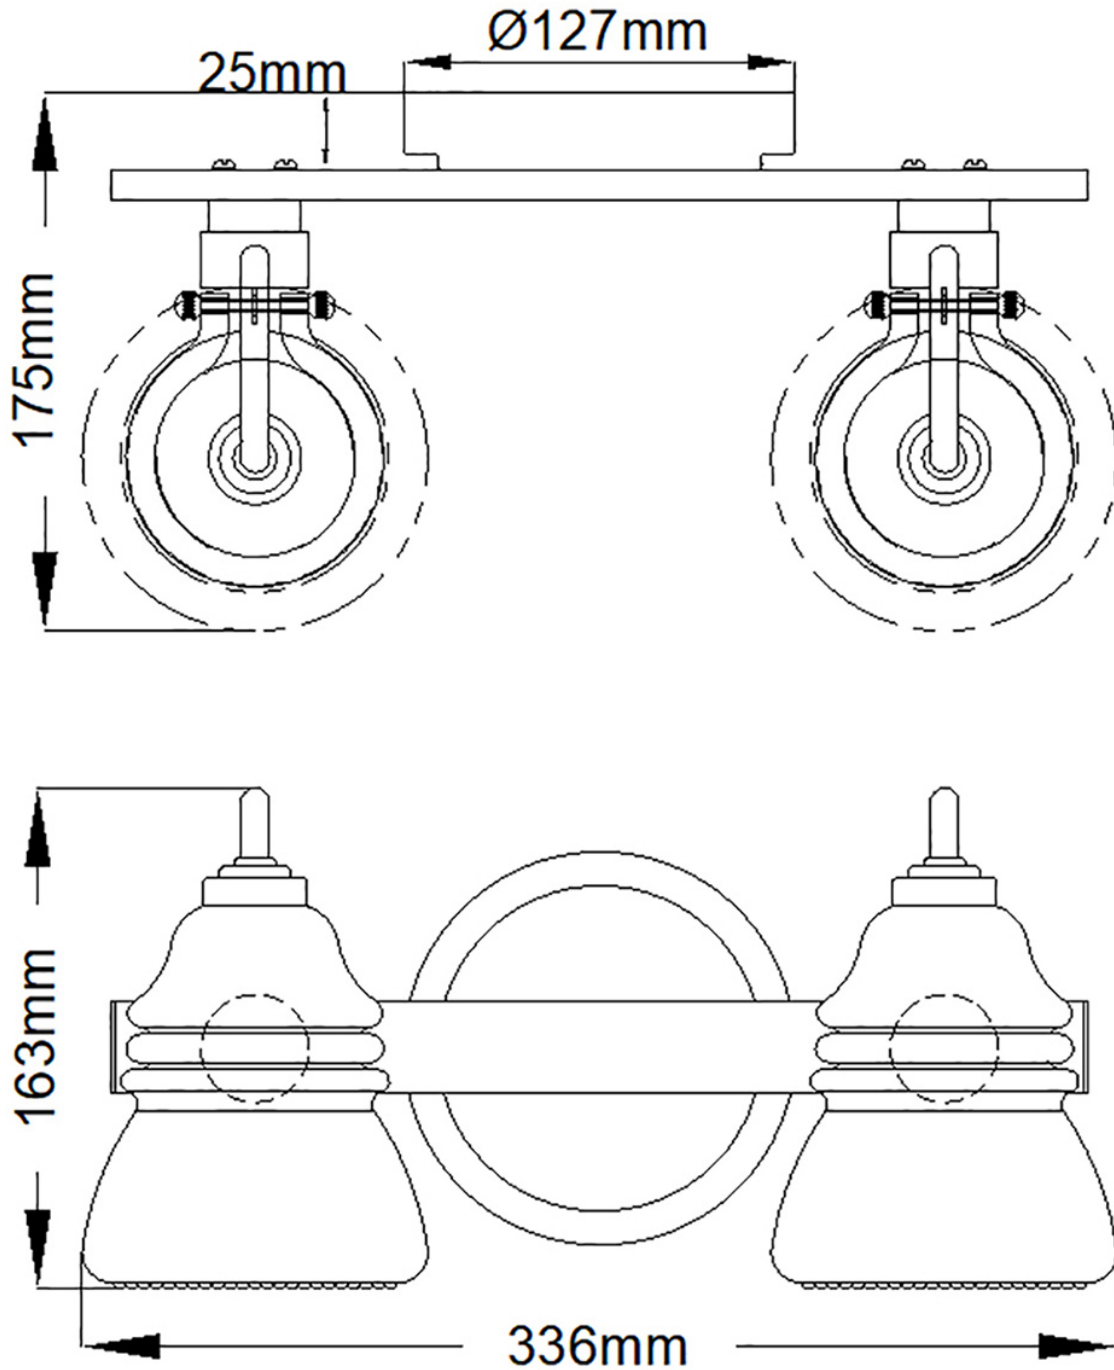

Kichler Lighting - Talland - KL-TALLAND2-PC-BATH - LED Chrome Clear Glass 2 Light IP44 Bathroom Wall Light

CONTACT