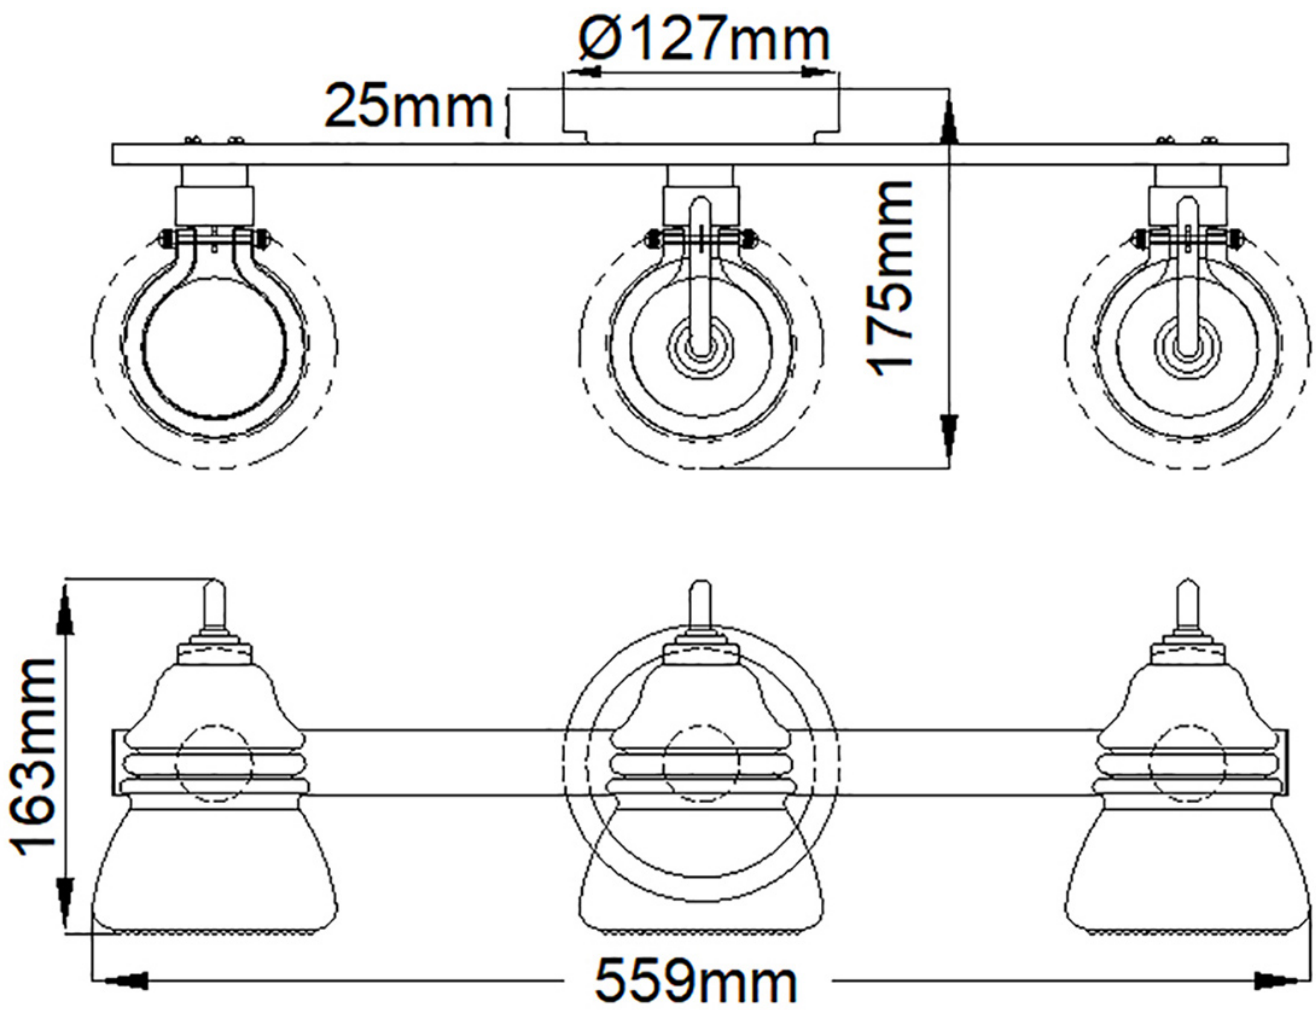

Kichler Lighting - Talland - KL-TALLAND3-PC-BATH - LED Chrome Clear Glass 3 Light IP44 Bathroom Wall Light

CONTACT