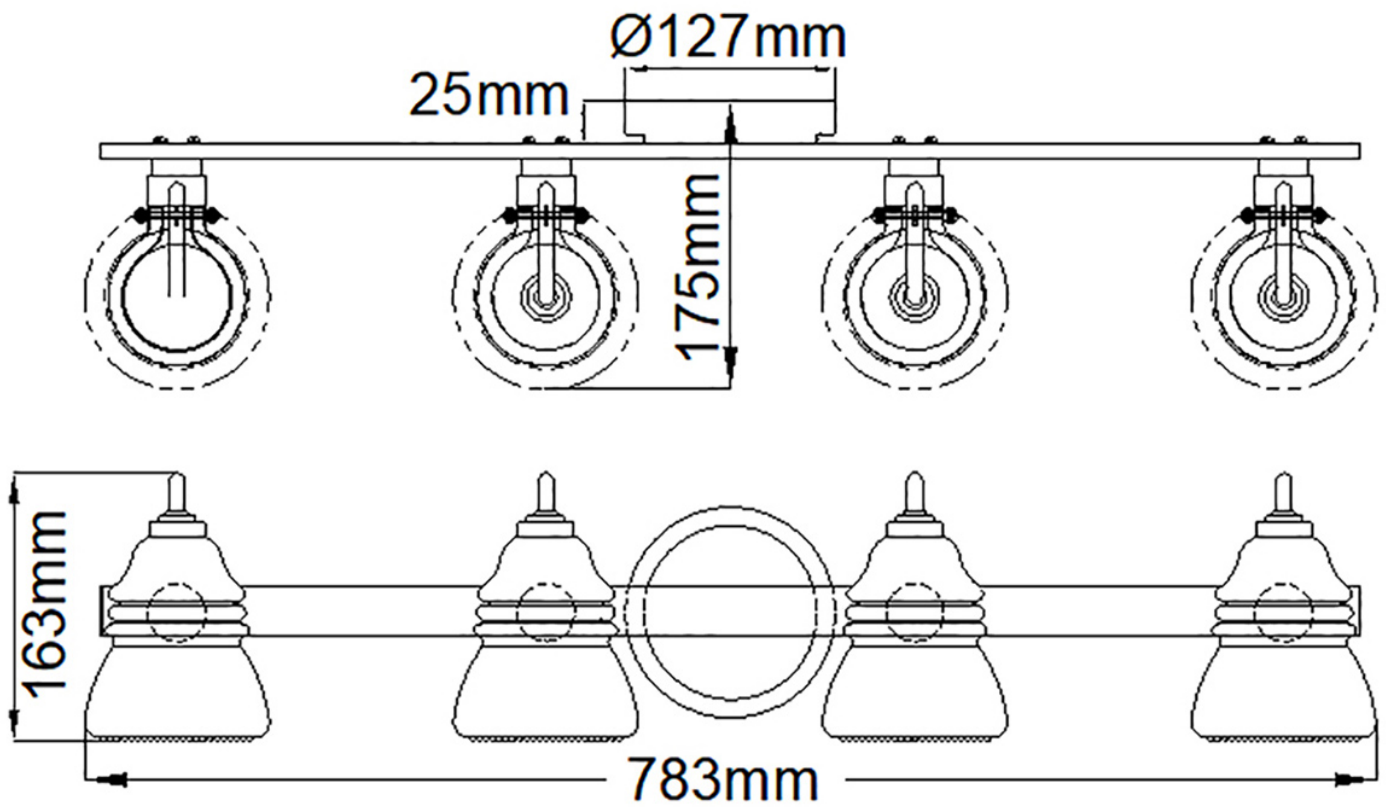

Kichler Lighting - Talland - KL-TALLAND4-PC-BATH - LED Chrome Clear Glass 4 Light IP44 Bathroom Wall Light

CONTACT