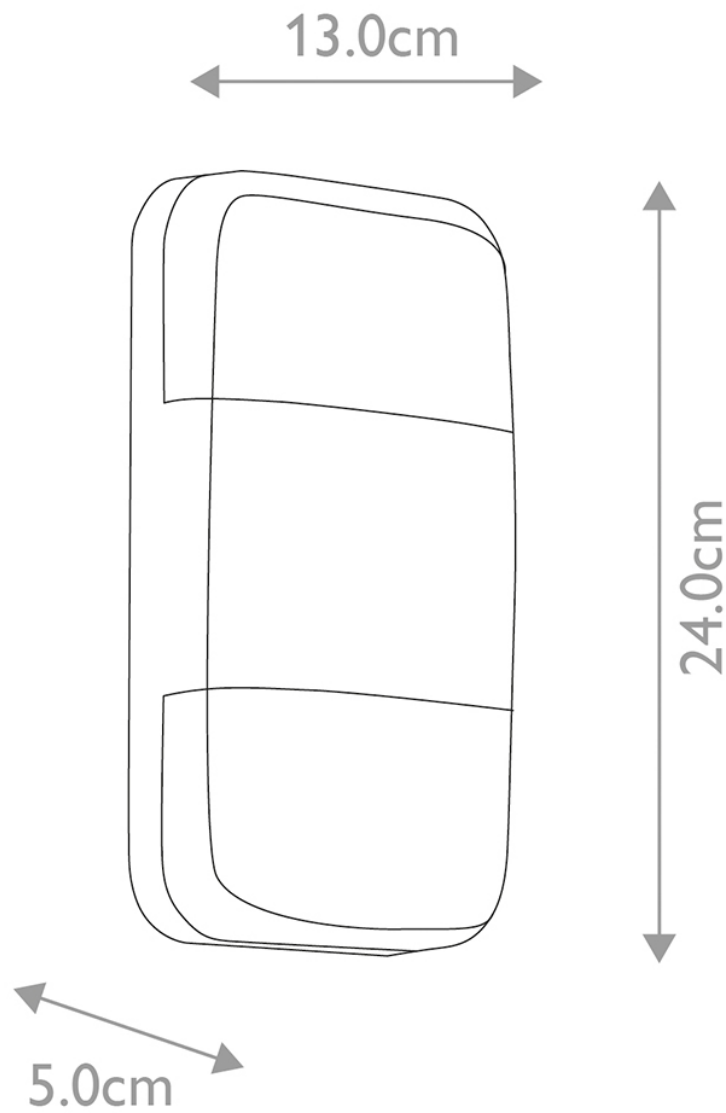

Elstead Lighting - Lars - LARS - LED Black White IP65 Outdoor Wall Washer Light

**CONTACT**