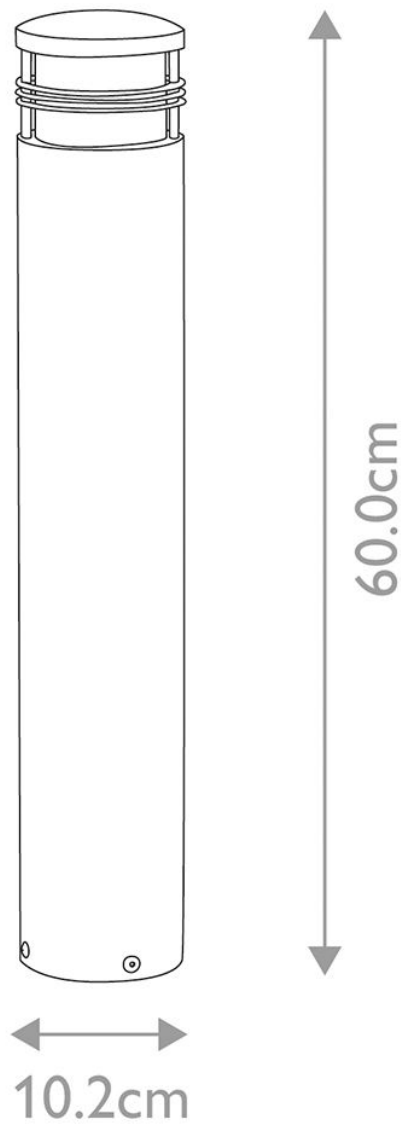

Elstead Lighting - Newbrighton - NEWBRIGHTON-B-BRASS - Antique Brass Opal IP55 Outdoor Post Light

CONTACT