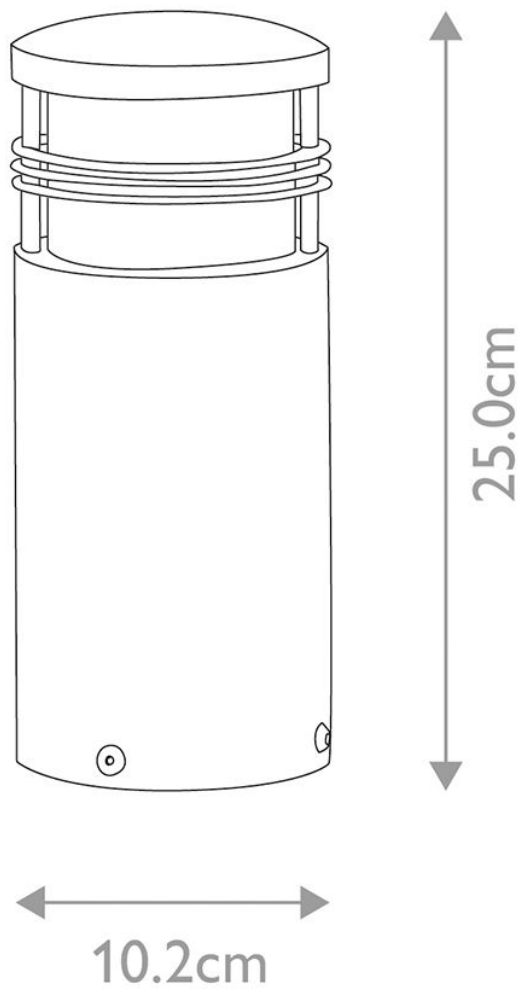

Elstead Lighting - Newbrighton - NEWBRIGHTON-MB-BRASS - Antique Brass Opal IP55 Outdoor Post Light

CONTACT