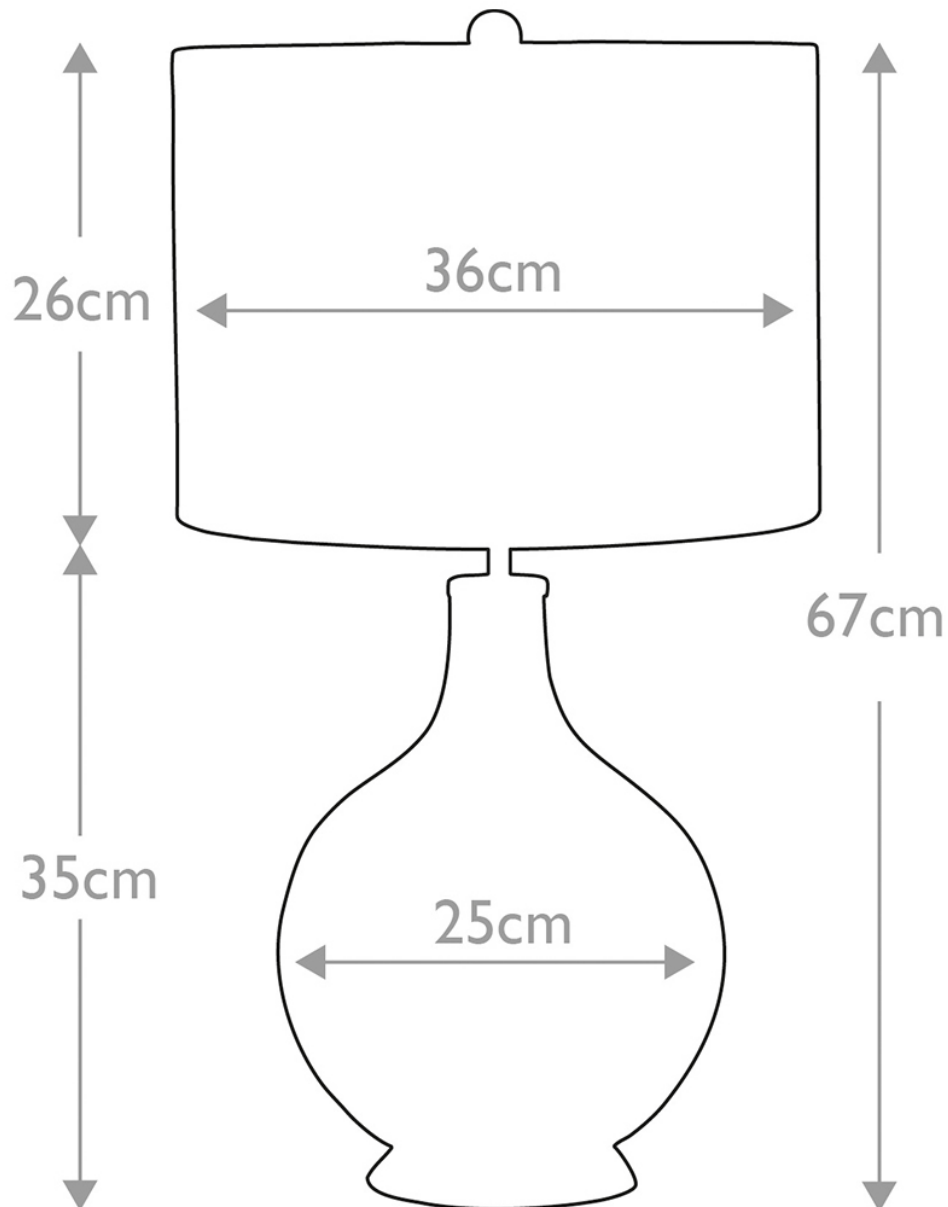

Elstead Lighting - Orb - ORB-CLEAR-AB-BLK - Aged Brass Clear Glass Black Table Lamp With Shade

**CONTACT**