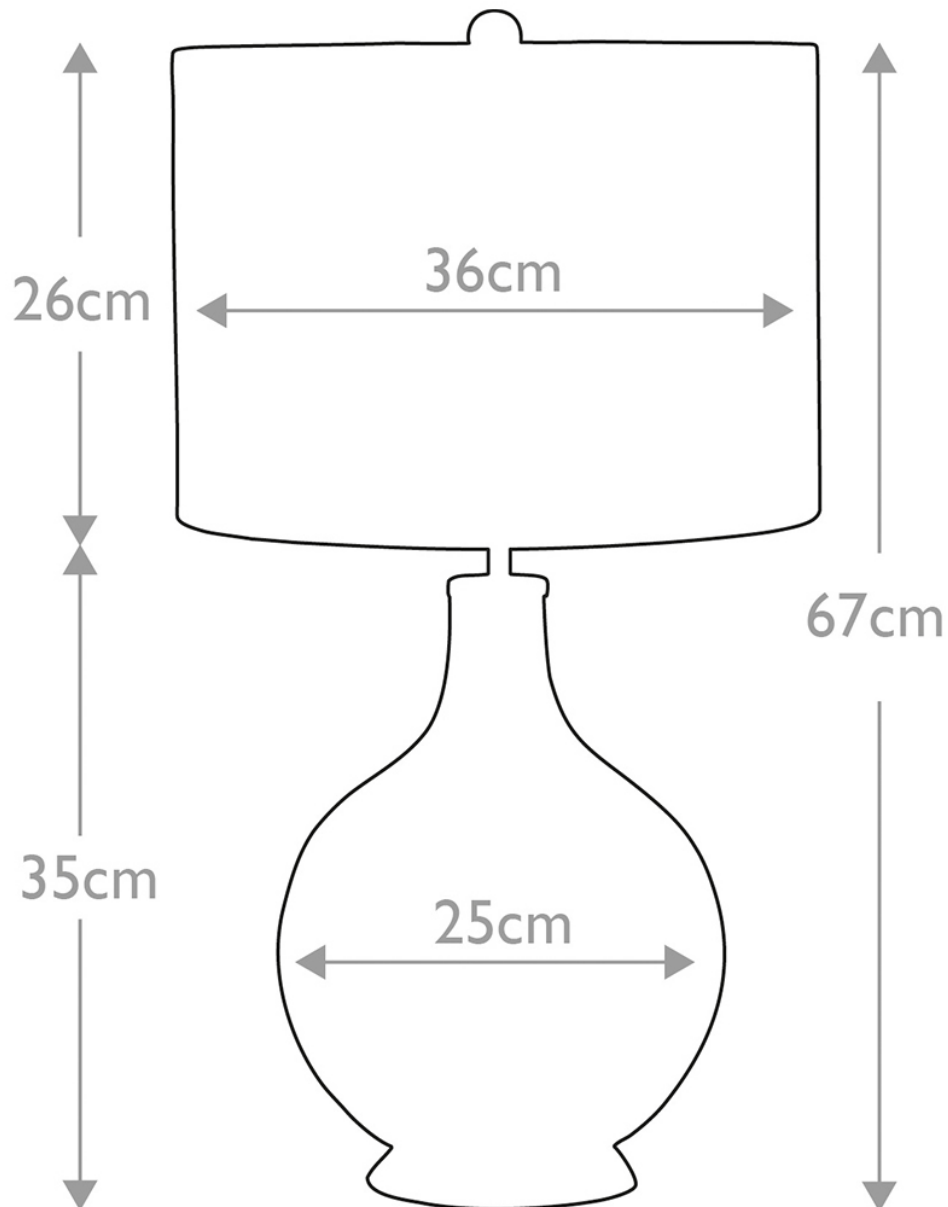

Elstead Lighting - Orb - ORB-CLEAR-AB-WHT - Aged Brass Clear Glass White Table Lamp With Shade

CONTACT