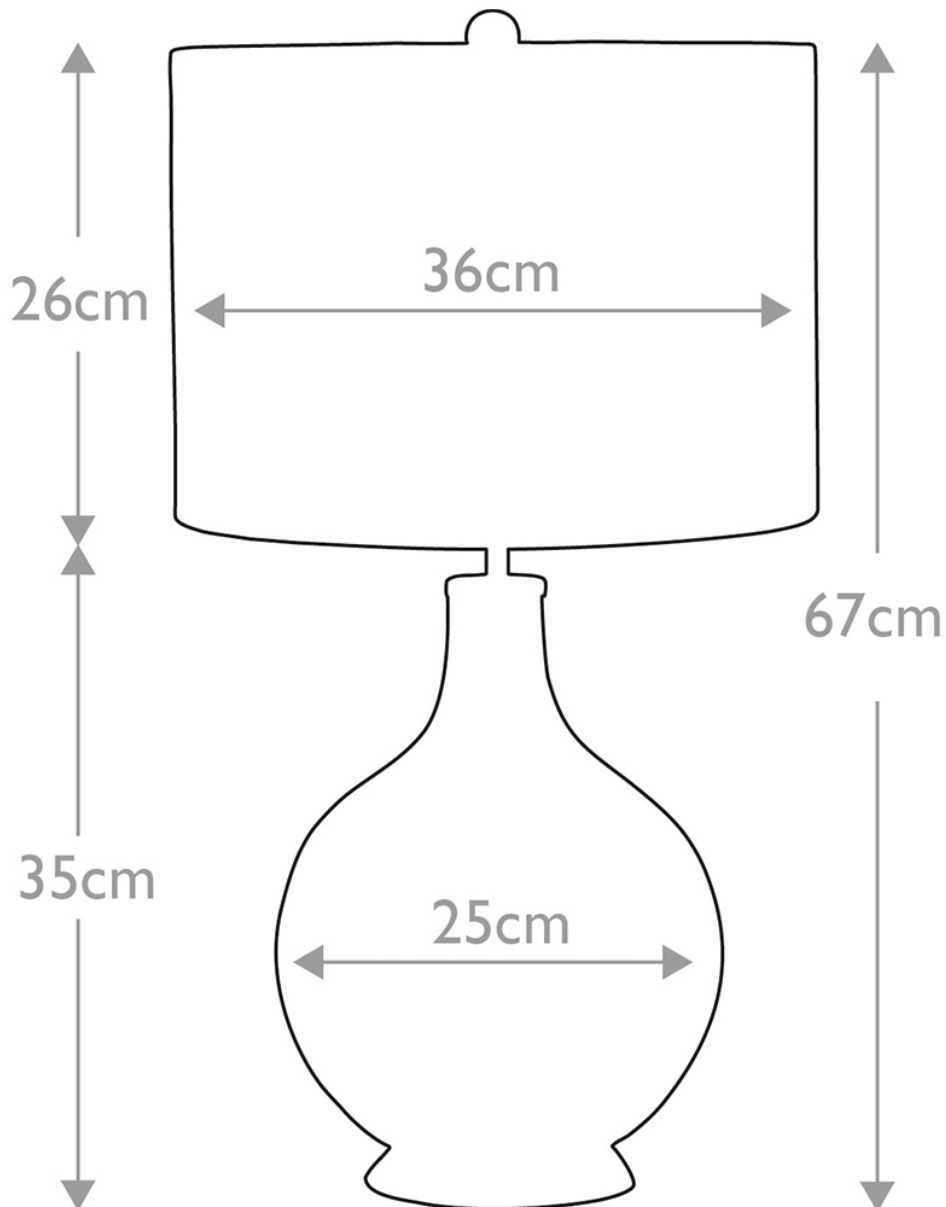

Elstead Lighting - Orb - ORB-CLEAR-PN-BLK - Nickel Black Table Lamp With Shade

**CONTACT**