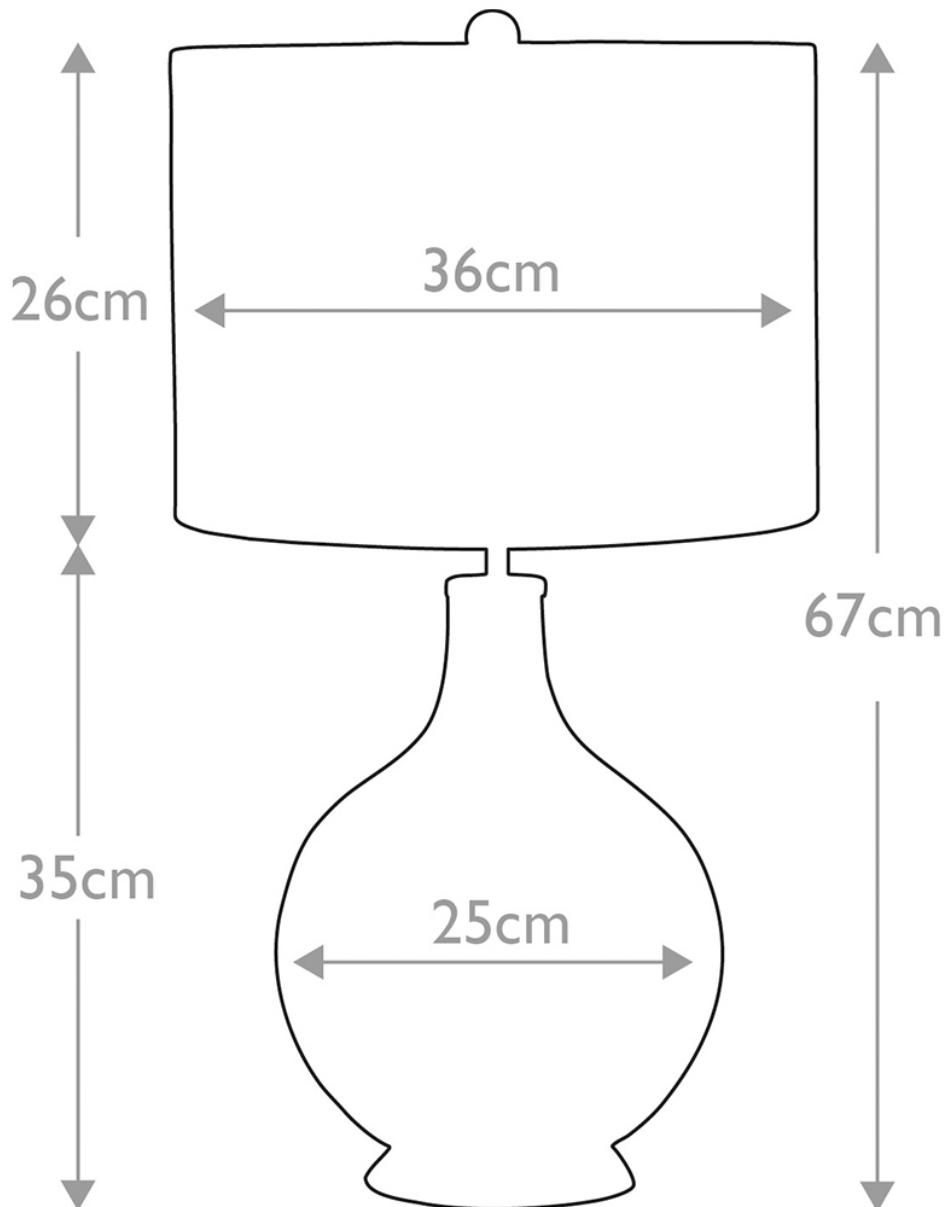

Elstead Lighting - Orb - ORB-CLEAR-PN-WHT - Nickel White Table Lamp With Shade

CONTACT