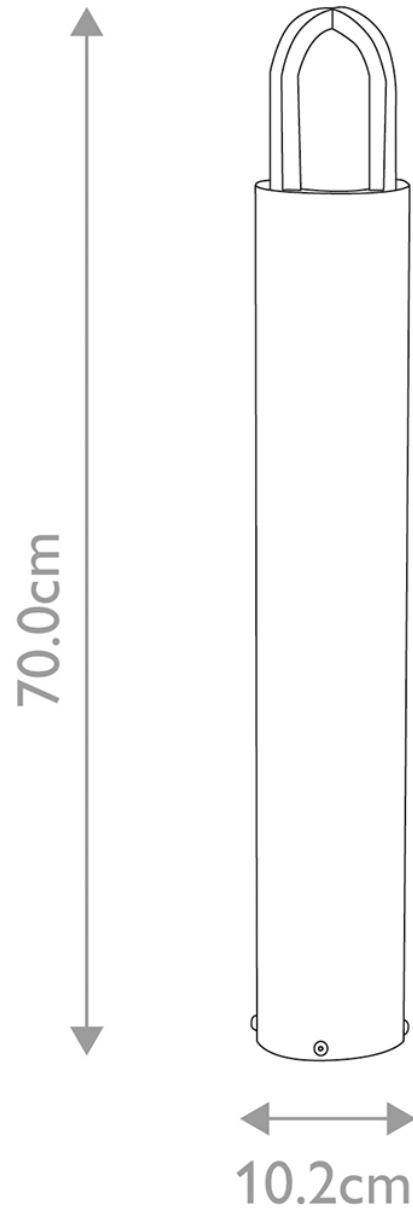

Elstead Lighting - Paignton - PAIGNTON-B-BRASS - Antique Brass Frosted Glass IP55 Outdoor Post Light

CONTACT