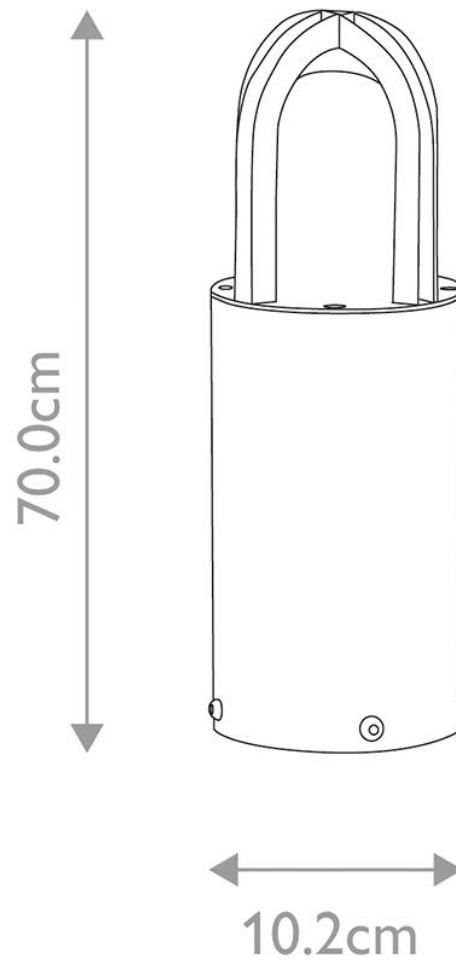

Elstead Lighting - Paignton - PAIGNTON-MB-BRASS - Antique Brass Frosted Glass IP55 Outdoor Post Light

CONTACT