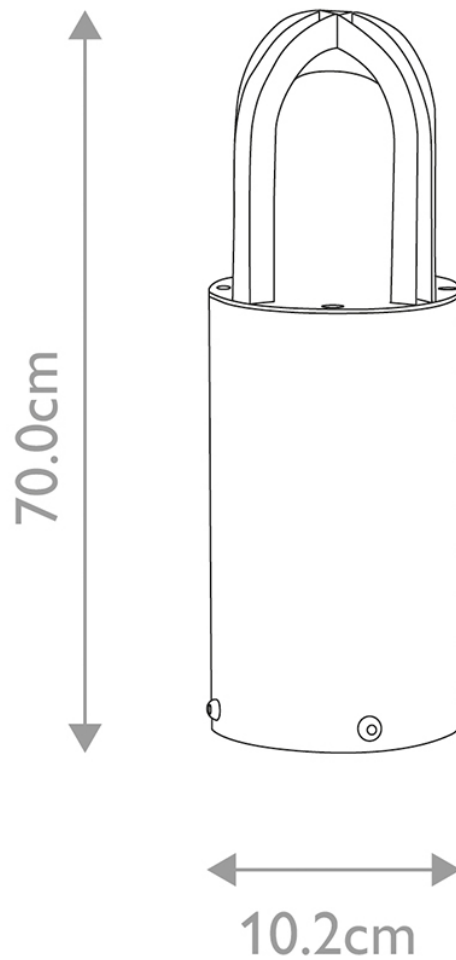

**Elstead Lighting - Paignton - PAIGNTON-MB-SS - Marine Grade Stainless Steel Frosted Glass IP55 Outdoor Post Light**

**CONTACT**