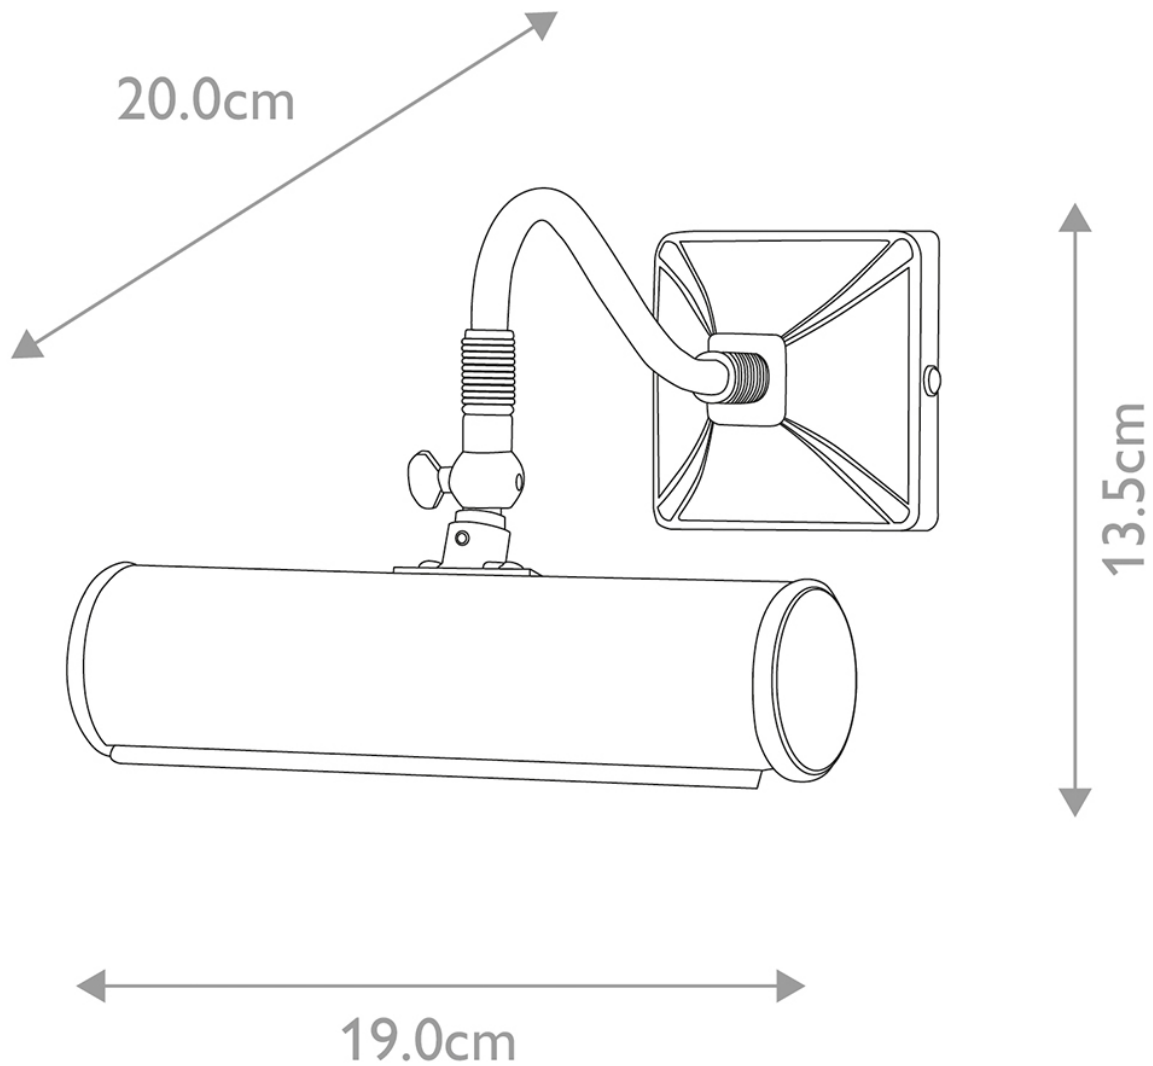

Elstead Lighting - Picture Light - PL1-10-BB - Brushed Brass Picture Wall Light

CONTACT