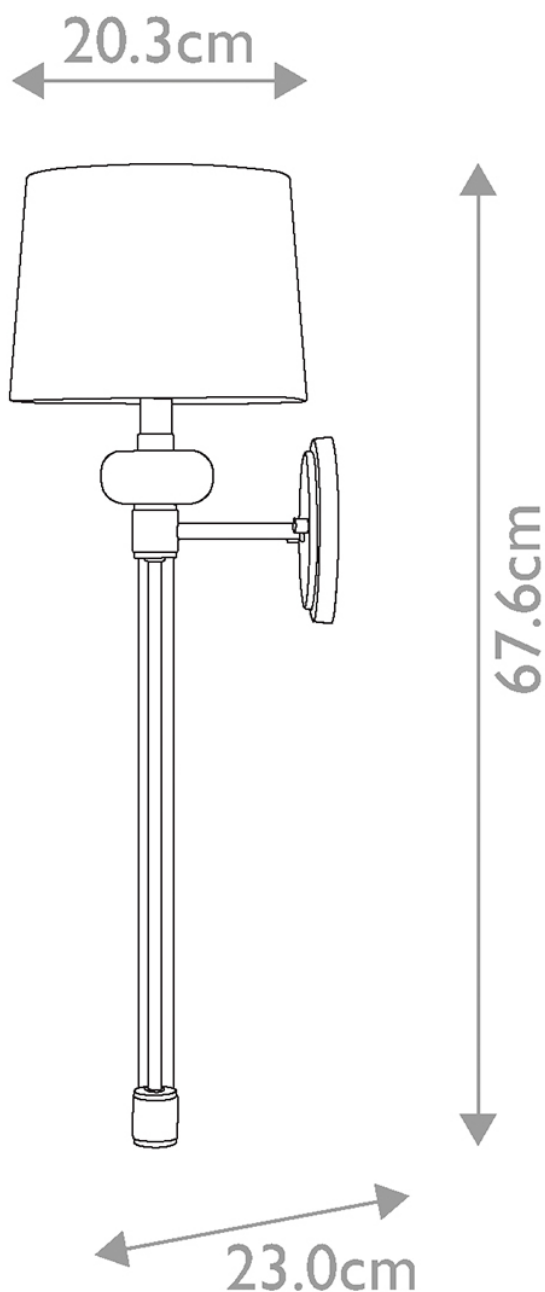

Quoizel Lighting - Barbour - QZ-BARBOUR1-PN - Nickel White Wall Light

CONTACT