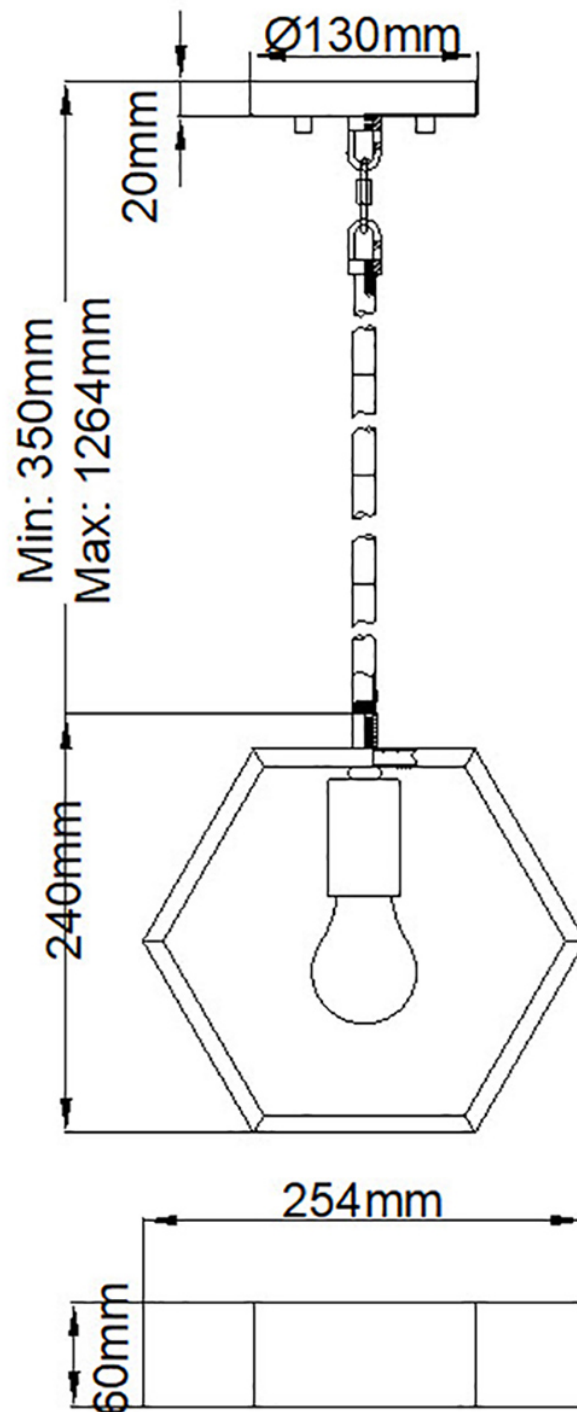

Quoizel Lighting - Bismarck - QZ-BISMARCK-MP-EK - Black Gold Ceiling Pendant Light

CONTACT