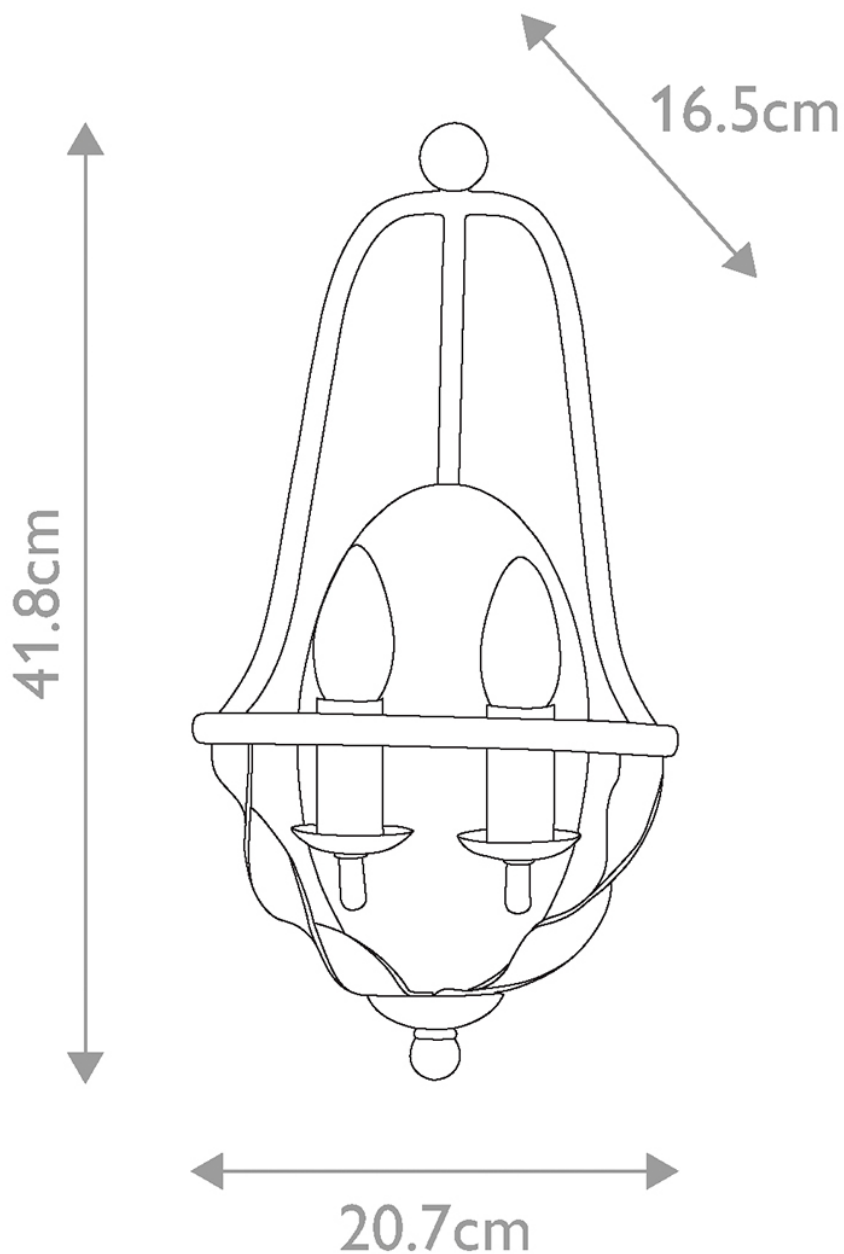

Quoizel Lighting - Bradbury - QZ-BRADBURY2-AWH - Antique White 2 Light Wall Light