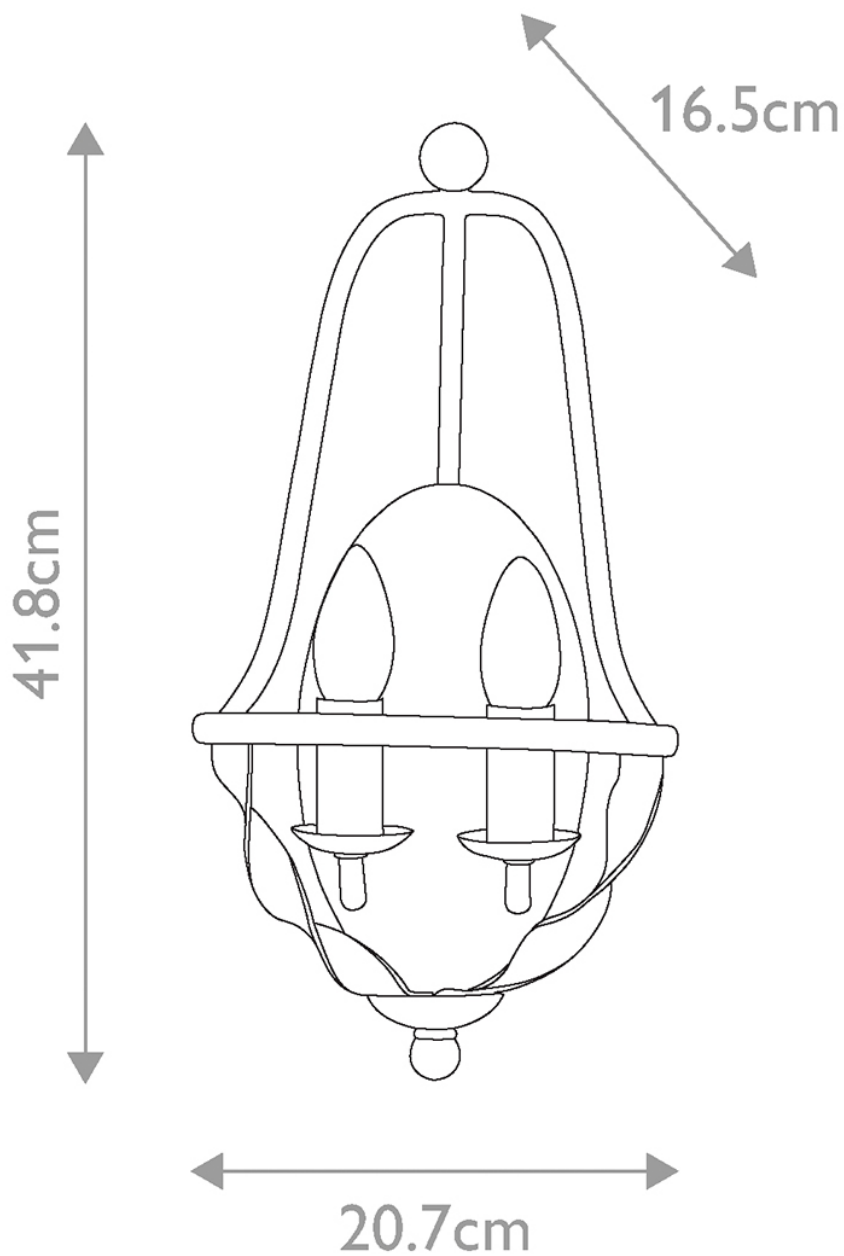

Quoizel Lighting - Bradbury - QZ-BRADBURY2-GK - Grey Ash 2 Light Wall Light

CONTACT