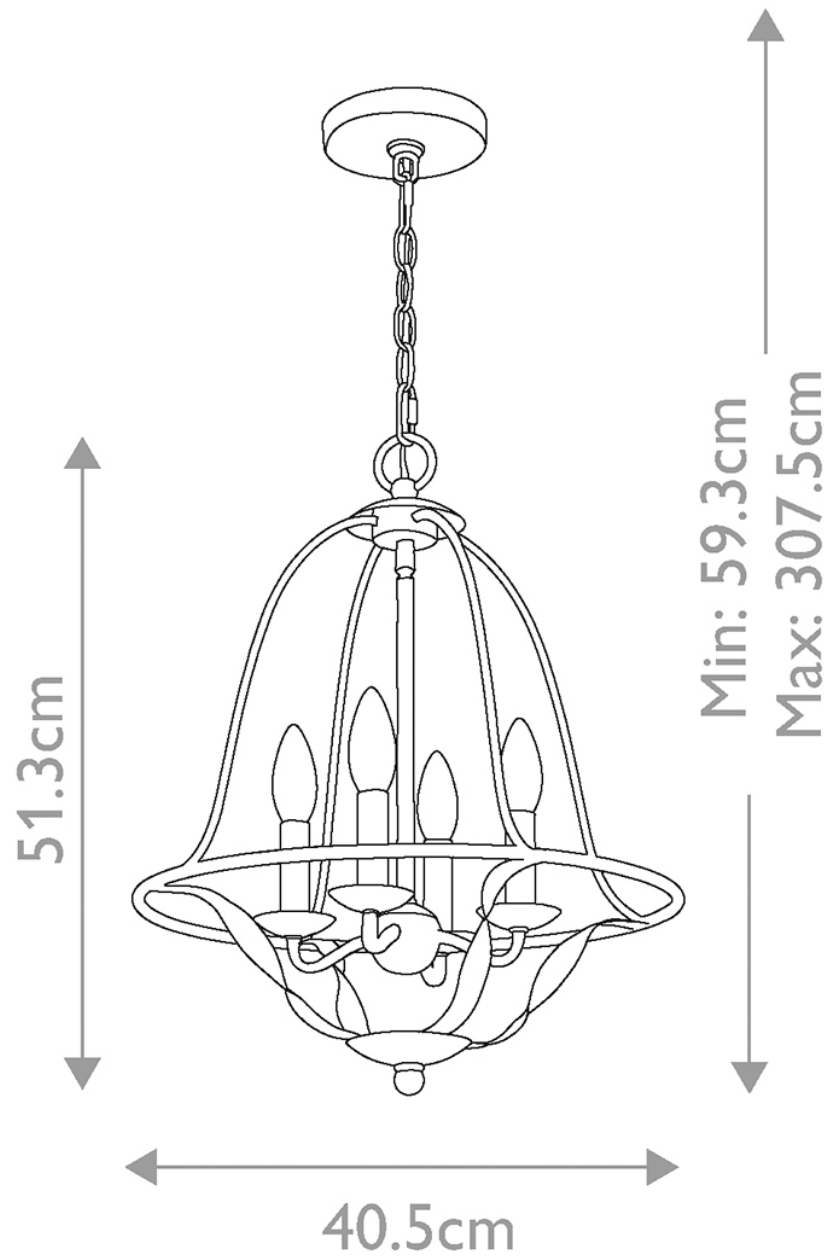

Quoizel Lighting - Bradbury - QZ-BRADBURY-4P-AWH - Antique White 4 Light Ceiling Pendant Light

CONTACT