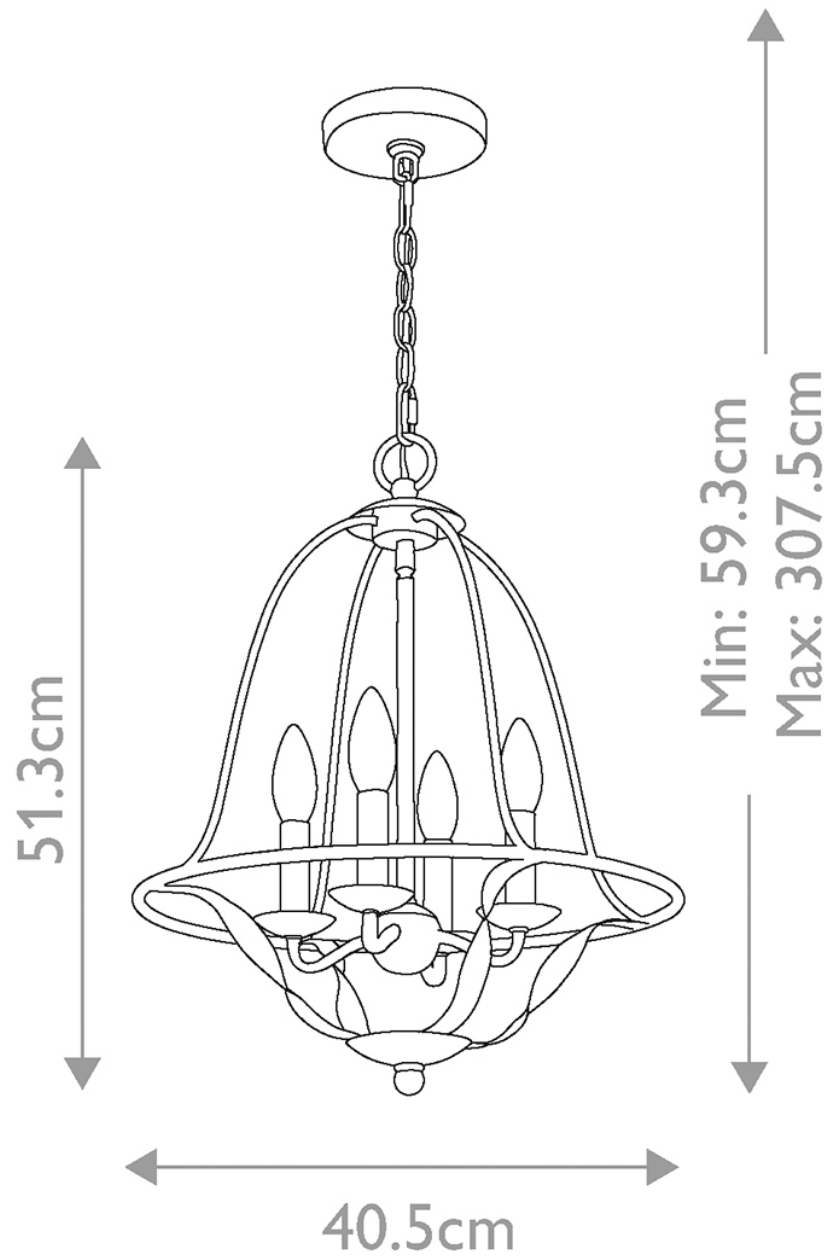

Quoizel Lighting - Bradbury - QZ-BRADBURY-4P-GK - Grey Ash 4 Light Ceiling Pendant Light

CONTACT