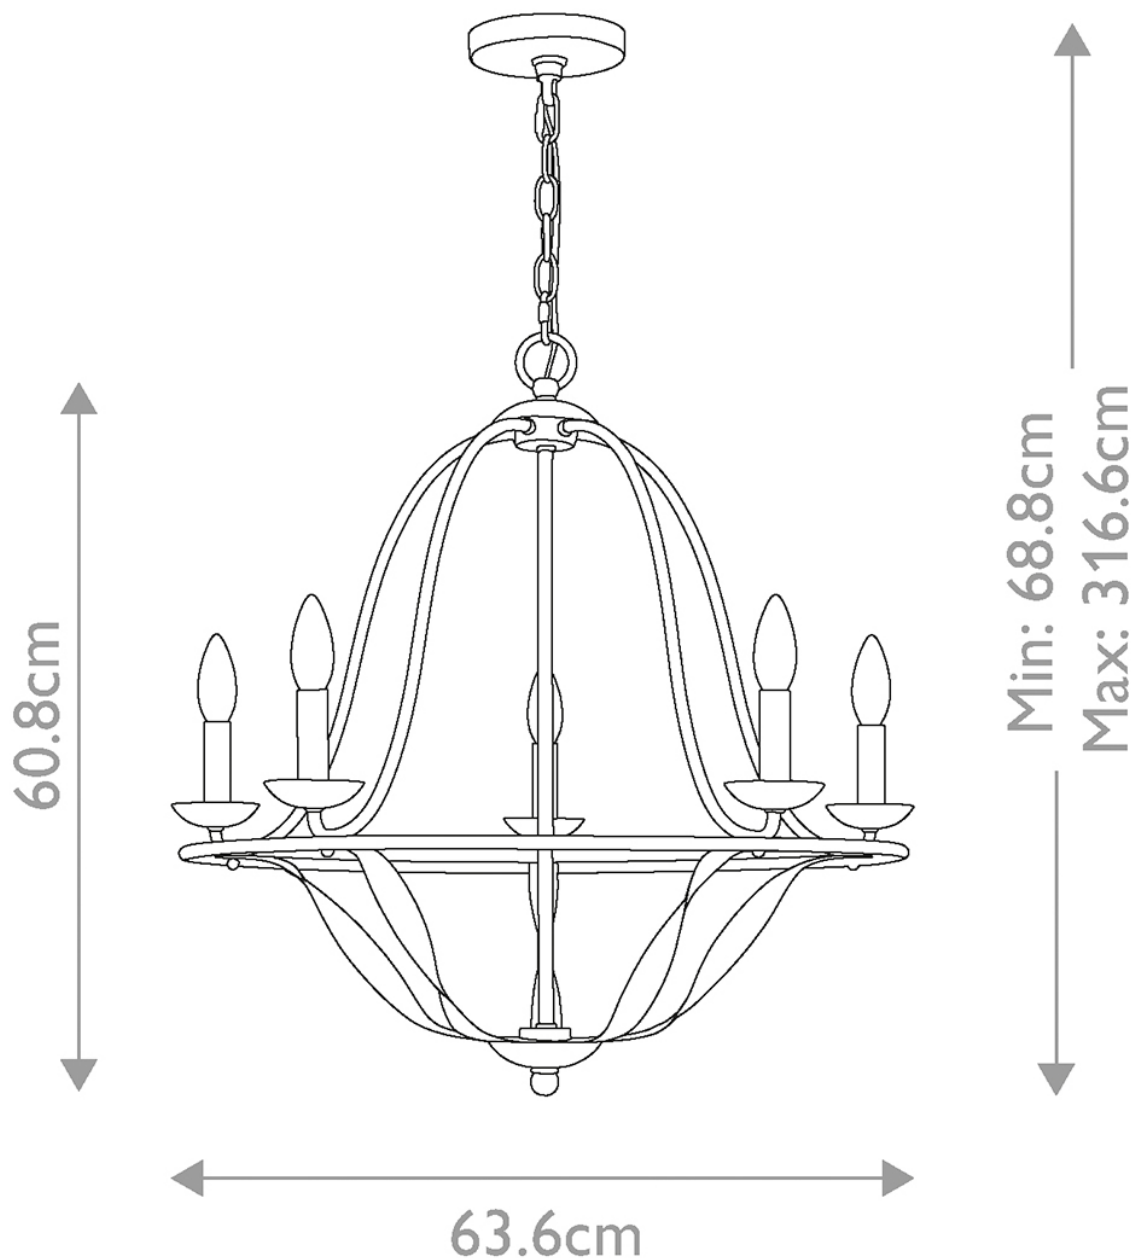

Quoizel Lighting - Bradbury - QZ-BRADBURY5-GK - Grey Ash 5 Light Chandelier

CONTACT