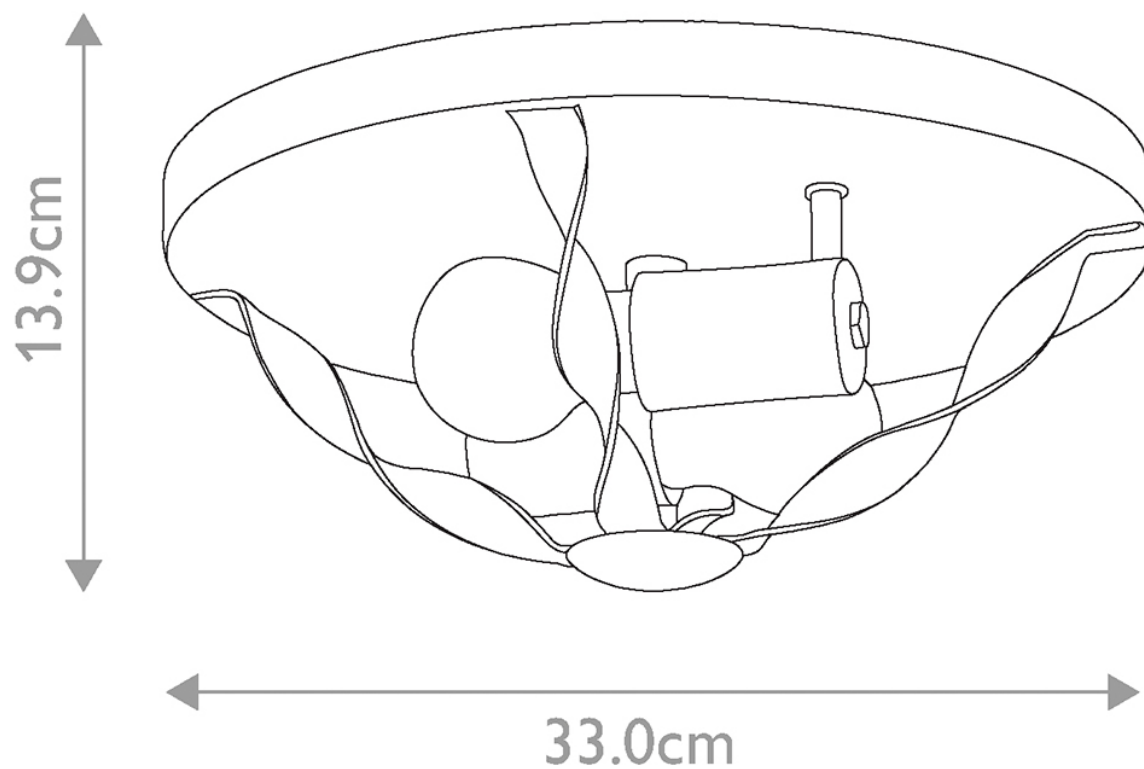

Quoizel Lighting - Bradbury - QZ-BRADBURY-F-GK - Grey Ash 2 Light Flush Ceiling Light

CONTACT