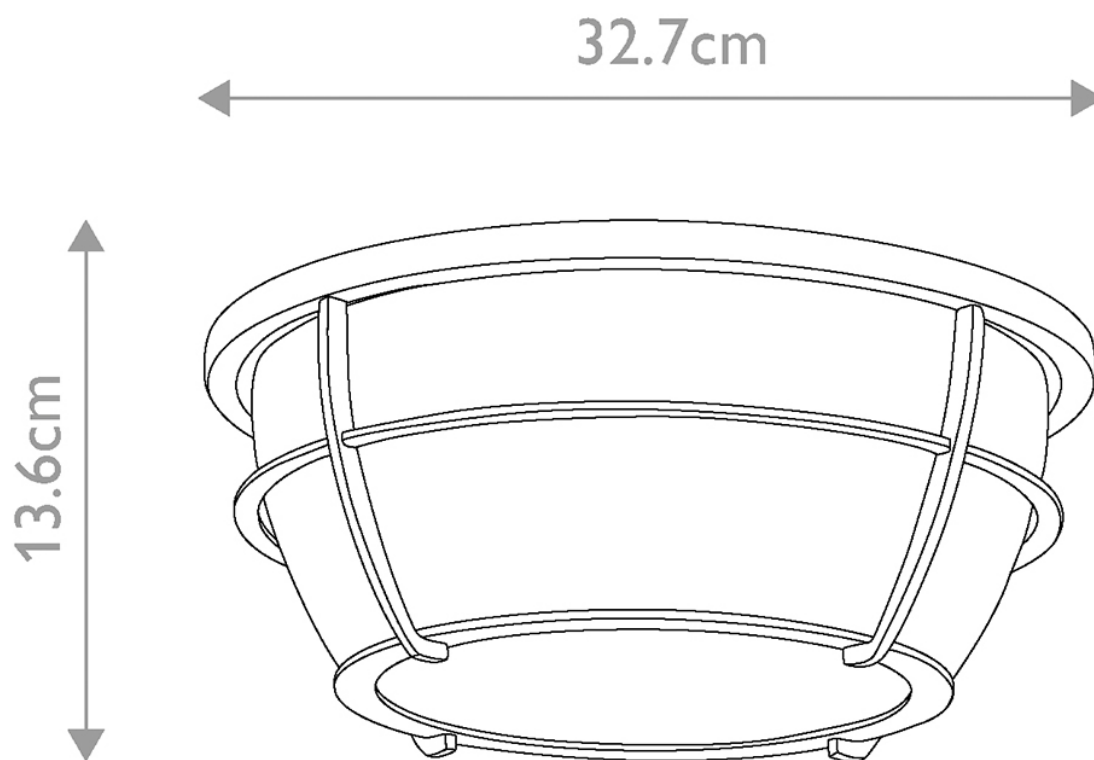

Quoizel Lighting - Chance - QZ-CHANCE-F-PNBR - Natural Brass Opal Glass 2 Light IP44 Bathroom Ceiling Flush Light

CONTACT