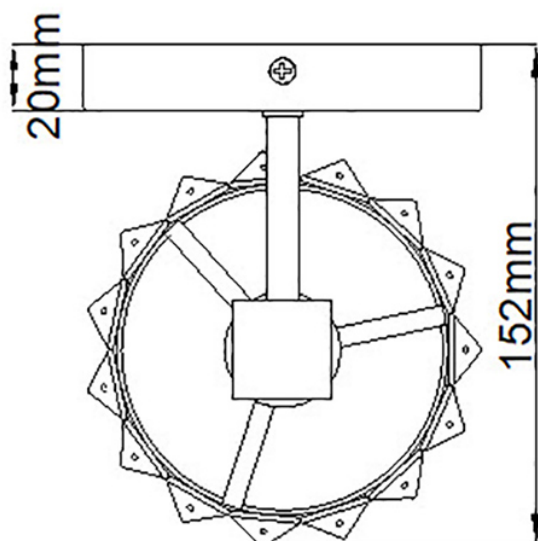

Quoizel Lighting - Divine - QZ-DIVINE1-PC-BATH - LED Chrome Clear Crystal Glass IP44 Bathroom Wall Light

CONTACT