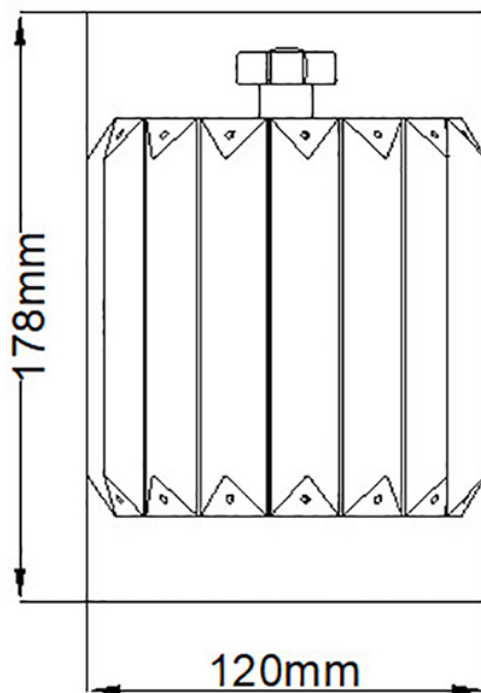

Quoizel Lighting - Divine - QZ-DIVINE1-PC-BATH - LED Chrome Clear Crystal Glass IP44 Bathroom Wall Light

CONTACT