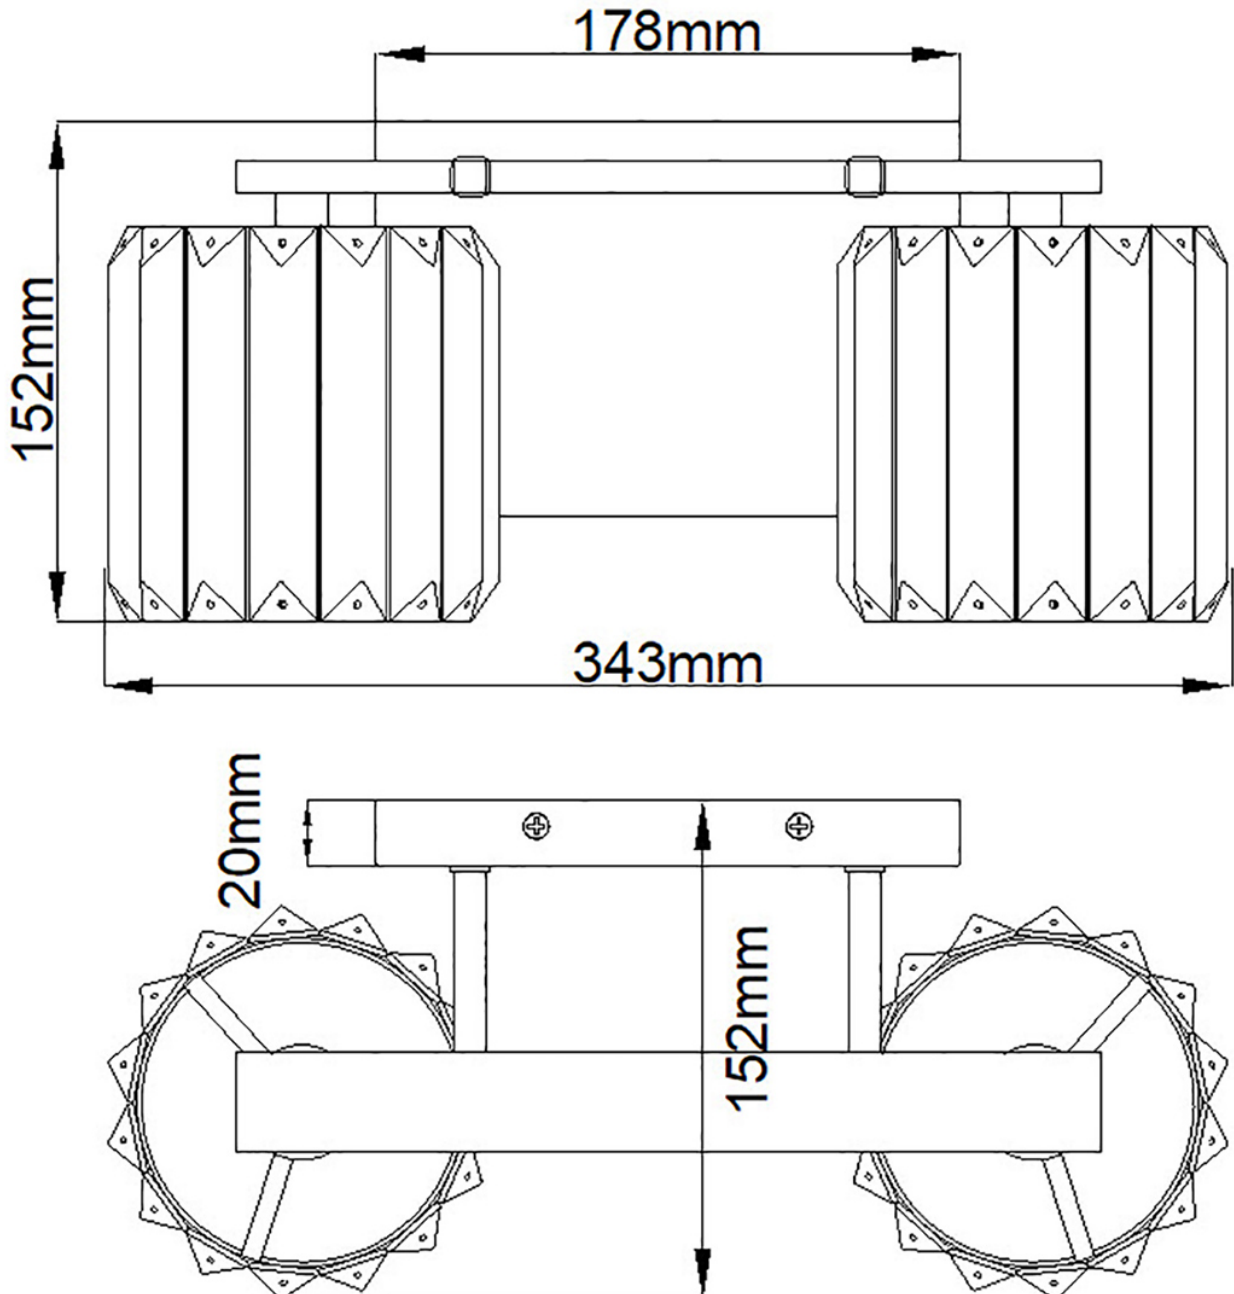

Quoizel Lighting - Divine - QZ-DIVINE2-PC-BATH - LED Chrome Clear Crystal Glass 2 Light IP44 Bathroom Wall Light

CONTACT